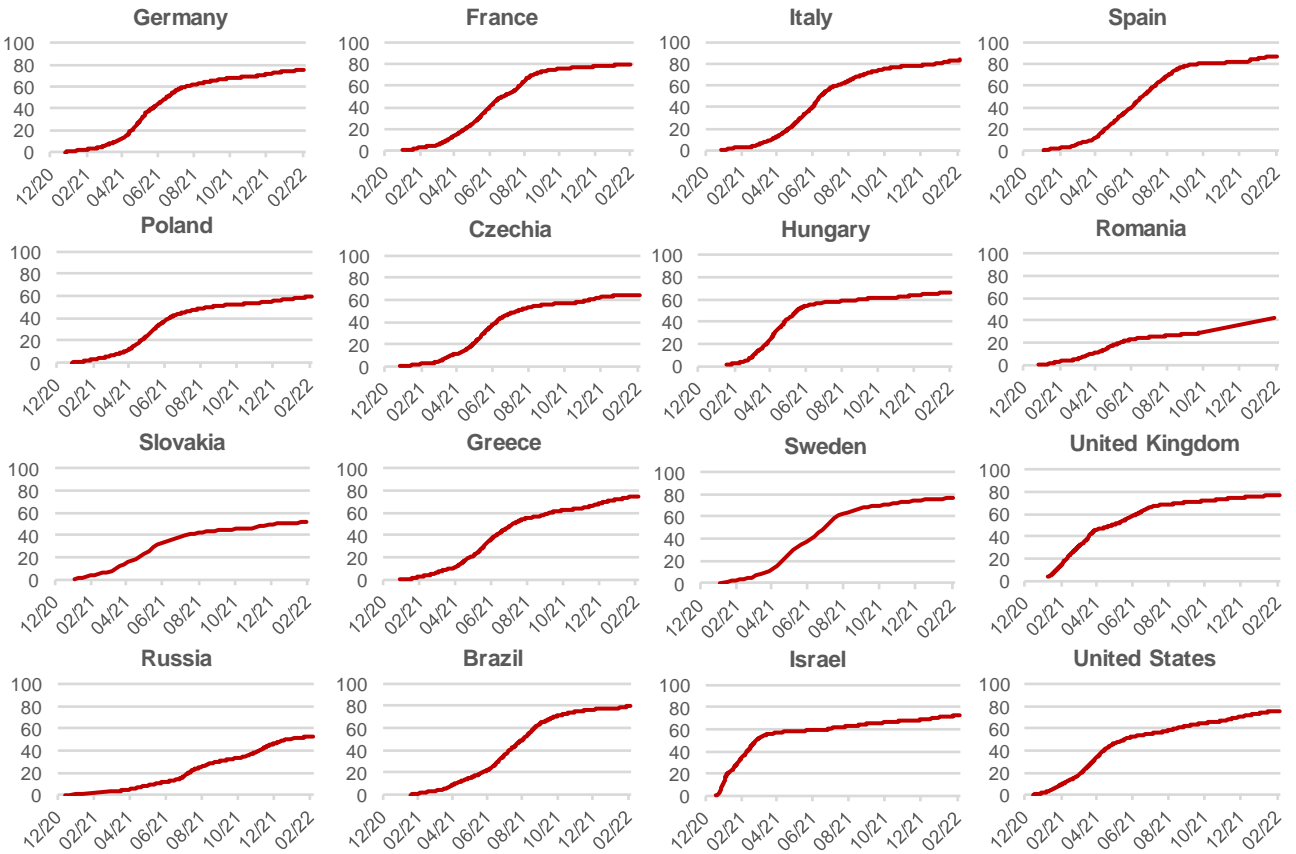

Credit Agricole Covid-19 Dashboard - Poland

Status at 4/2/2022
 Total cases: 5129080 New cases: 45749
 Deaths: 106578 New deaths: 272

Source: Ministry of Health, Credit Agricole

Credit Agricole Covid-19 Dashboard - World

New cases of COVID-19 per 1 000 000 inhabitants (1-week moving average)

Share of people who received at least one dose of COVID-19 vaccine (%)

Source: Our World In Data, Credit Agricole