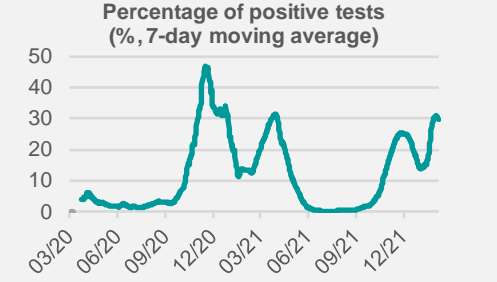

Credit Agricole Covid-19 Dashboard - Poland

Status at 4/2/2022
 Total cases: 5129080 New cases: 45749
 Deaths: 106578 New deaths: 272

Source: Ministry of Health, Credit Agricole

Credit Agricole Covid-19 Dashboard - World

New cases of COVID-19 per 1 000 000 inhabitants (1-week moving average)

Share of people who received at least one dose of COVID-19 vaccine (%)

Source: Our World In Data, Credit Agricole