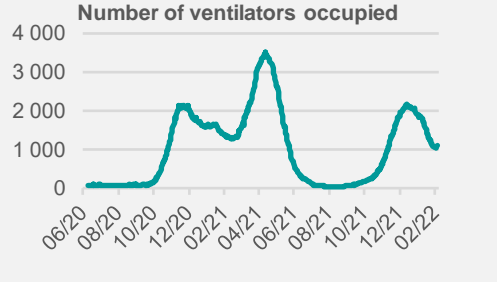

Credit Agricole Covid-19 Dashboard - Poland

Status at 4/2/2022
 Total cases: 5129080 New cases: 45749
 Deaths: 106578 New deaths: 272

Source: Ministry of Health, Credit Agricole

Credit Agricole Covid-19 Dashboard - World

New cases of COVID-19 per 1 000 000 inhabitants (1-week moving average)

Share of people who received at least one dose of COVID-19 vaccine (%)

Source: Our World In Data, Credit Agricole