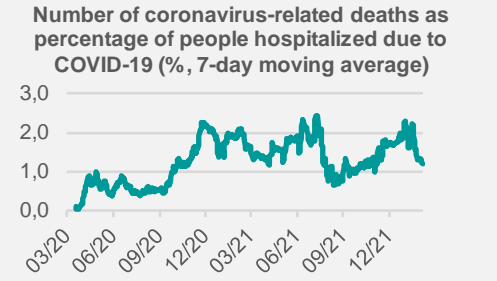

Credit Agricole Covid-19 Dashboard - Poland

Status at 4/2/2022
 Total cases: 5129080 New cases: 45749
 Deaths: 106578 New deaths: 272

Source: Ministry of Health, Credit Agricole

Credit Agricole Covid-19 Dashboard - World

New cases of COVID-19 per 1 000 000 inhabitants (1-week moving average)

Share of people who received at least one dose of COVID-19 vaccine (%)

Source: Our World In Data, Credit Agricole