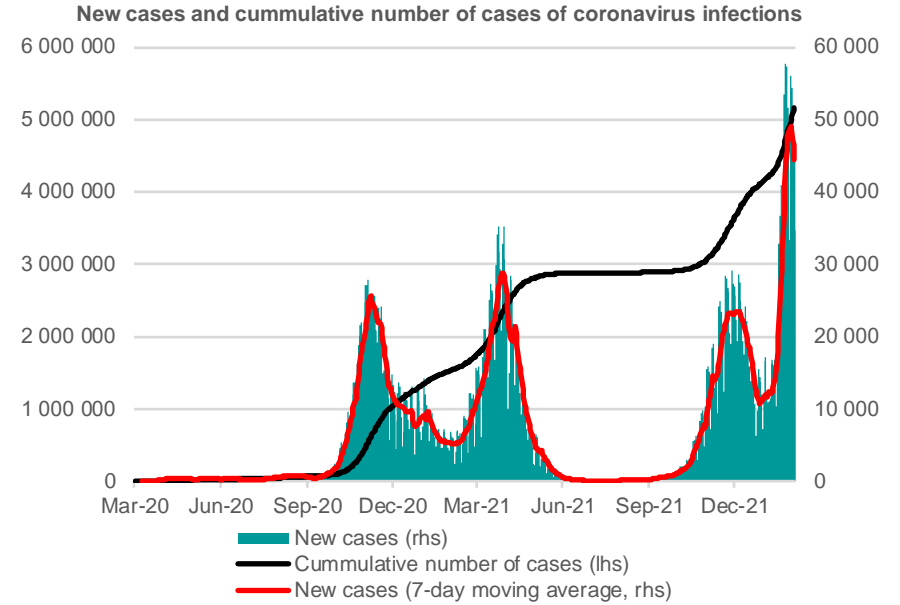

Credit Agricole Covid-19 Dashboard - Poland

Status at 4/2/2022
 Total cases: 5129080 New cases: 45749
 Deaths: 106578 New deaths: 272

Source: Ministry of Health, Credit Agricole

Credit Agricole Covid-19 Dashboard - World

New cases of COVID-19 per 1 000 000 inhabitants (1-week moving average)

Share of people who received at least one dose of COVID-19 vaccine (%)

Source: Our World In Data, Credit Agricole