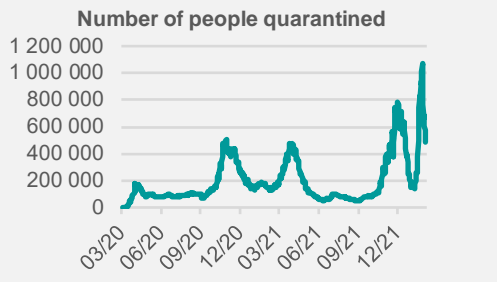

Credit Agricole Covid-19 Dashboard - Poland

Status at 4/2/2022
 Total cases: 5129080 New cases: 45749
 Deaths: 106578 New deaths: 272

Source: Ministry of Health, Credit Agricole

Credit Agricole Covid-19 Dashboard - World

New cases of COVID-19 per 1 000 000 inhabitants (1-week moving average)

Share of people who received at least one dose of COVID-19 vaccine (%)

Source: Our World In Data, Credit Agricole