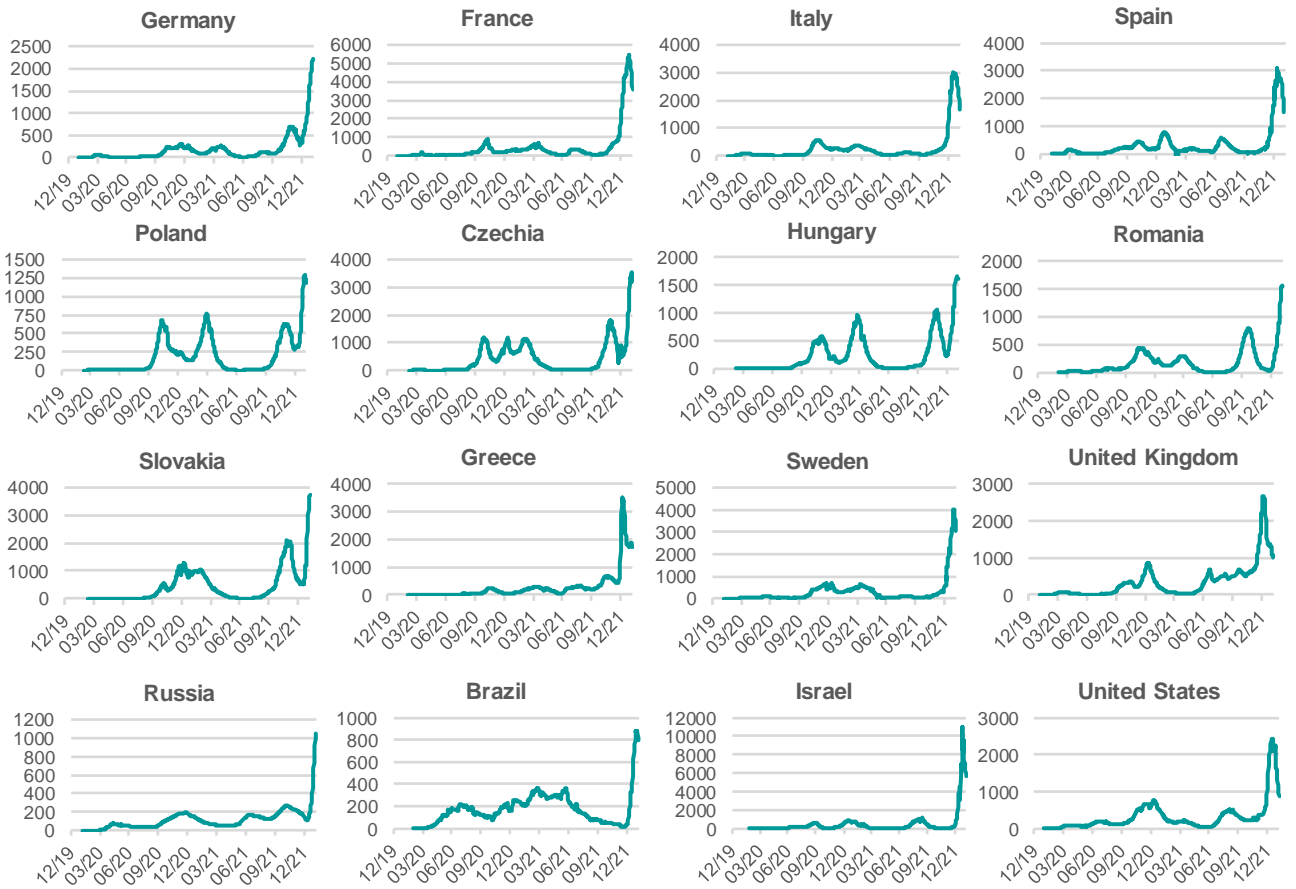

Credit Agricole Covid-19 Dashboard - Poland

Status at 4/2/2022
 Total cases: 5129080 New cases: 45749
 Deaths: 106578 New deaths: 272

Source: Ministry of Health, Credit Agricole

Credit Agricole Covid-19 Dashboard - World

New cases of COVID-19 per 1 000 000 inhabitants (1-week moving average)

Share of people who received at least one dose of COVID-19 vaccine (%)

Source: Our World In Data, Credit Agricole