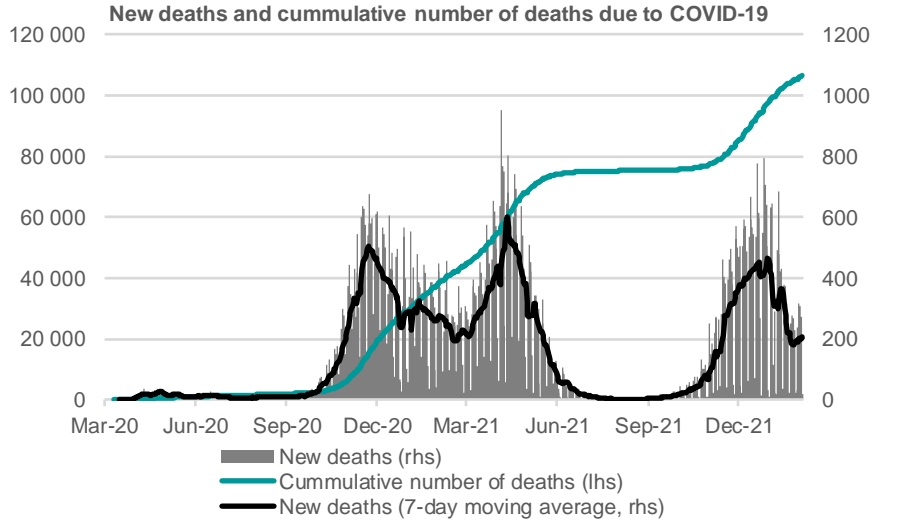

Credit Agricole Covid-19 Dashboard - Poland

Status at 4/2/2022
 Total cases: 5129080 New cases: 45749
 Deaths: 106578 New deaths: 272

Source: Ministry of Health, Credit Agricole

Credit Agricole Covid-19 Dashboard - World

New cases of COVID-19 per 1 000 000 inhabitants (1-week moving average)

Share of people who received at least one dose of COVID-19 vaccine (%)

Source: Our World In Data, Credit Agricole