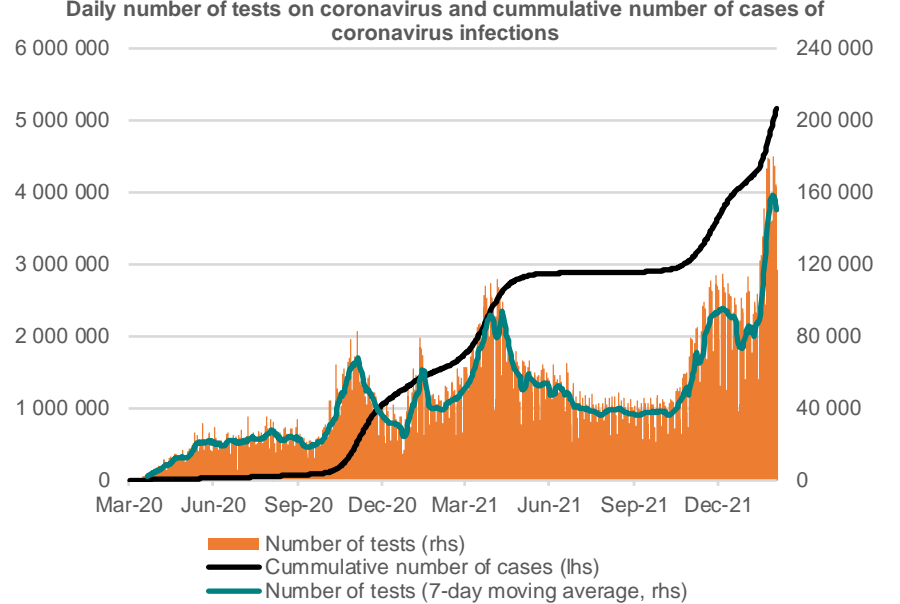

Credit Agricole Covid-19 Dashboard - Poland

Status at 4/2/2022
 Total cases: 5129080 New cases: 45749
 Deaths: 106578 New deaths: 272

Source: Ministry of Health, Credit Agricole

Credit Agricole Covid-19 Dashboard - World

New cases of COVID-19 per 1 000 000 inhabitants (1-week moving average)

Share of people who received at least one dose of COVID-19 vaccine (%)

Source: Our World In Data, Credit Agricole