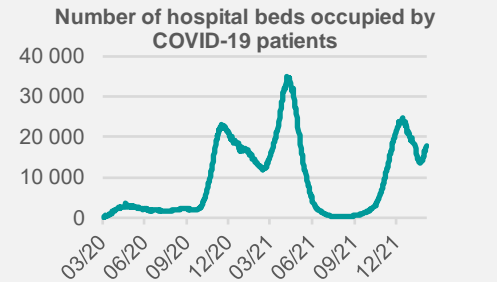

Credit Agricole Covid-19 Dashboard - Poland

Status at 4/2/2022
 Total cases: 5129080 New cases: 45749
 Deaths: 106578 New deaths: 272

Source: Ministry of Health, Credit Agricole

Credit Agricole Covid-19 Dashboard - World

New cases of COVID-19 per 1 000 000 inhabitants (1-week moving average)

Share of people who received at least one dose of COVID-19 vaccine (%)

Source: Our World In Data, Credit Agricole