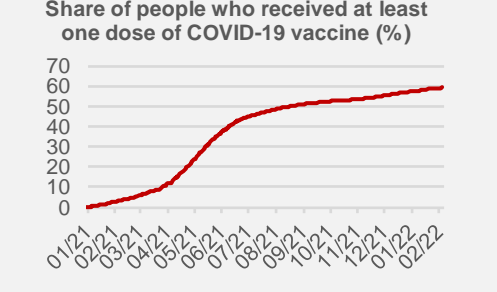

Credit Agricole Covid-19 Dashboard - Poland

Status at 4/2/2022
 Total cases: 5129080 New cases: 45749
 Deaths: 106578 New deaths: 272

Source: Ministry of Health, Credit Agricole

Credit Agricole Covid-19 Dashboard - World

New cases of COVID-19 per 1 000 000 inhabitants (1-week moving average)

Share of people who received at least one dose of COVID-19 vaccine (%)

Source: Our World In Data, Credit Agricole