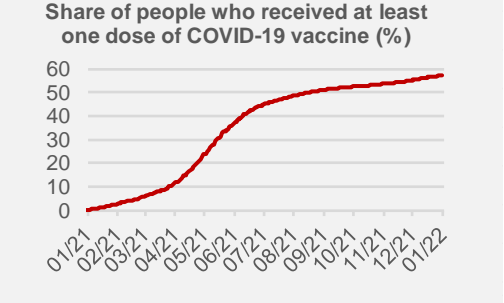

# Credit Agricole Covid-19 Dashboard - Poland

Status at 31/12/2021  
 Total cases: 4120248    New cases: 12032  
 Deaths: 97559    New deaths: 505

Source: Ministry of Health, Credit Agricole