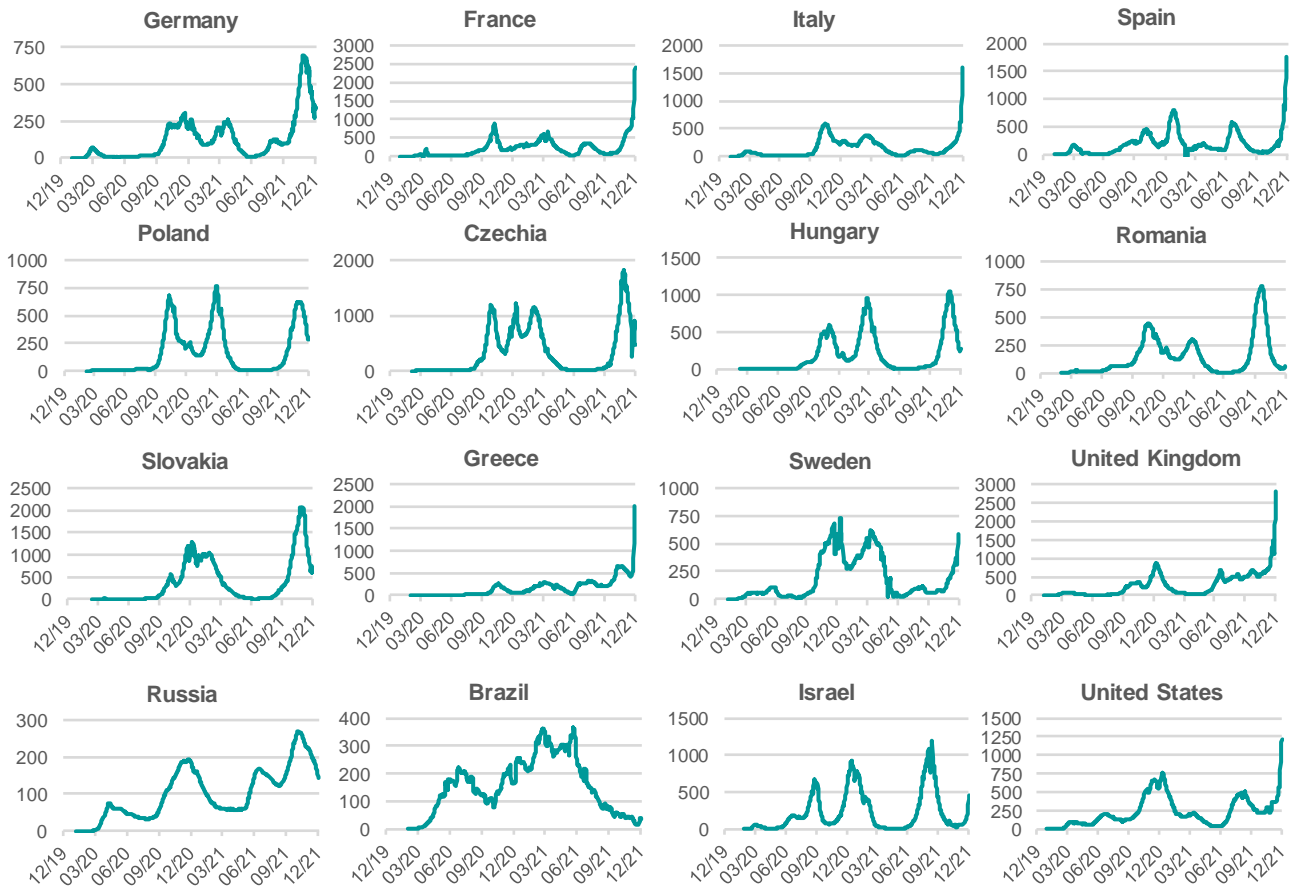

# Credit Agricole Covid-19 Dashboard - Poland

Status at 31/12/2021  
 Total cases: 4120248    New cases: 12032  
 Deaths: 97559    New deaths: 505

Source: Ministry of Health, Credit Agricole

# Credit Agricole Covid-19 Dashboard - World

## New cases of COVID-19 per 1 000 000 inhabitants (1-week moving average)