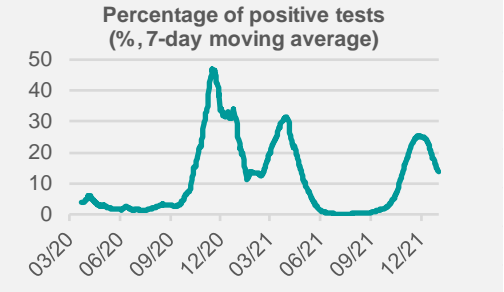

# Credit Agricole Covid-19 Dashboard - Poland

Status at 31/12/2021  
 Total cases: 4120248    New cases: 12032  
 Deaths: 97559    New deaths: 505

Source: Ministry of Health, Credit Agricole