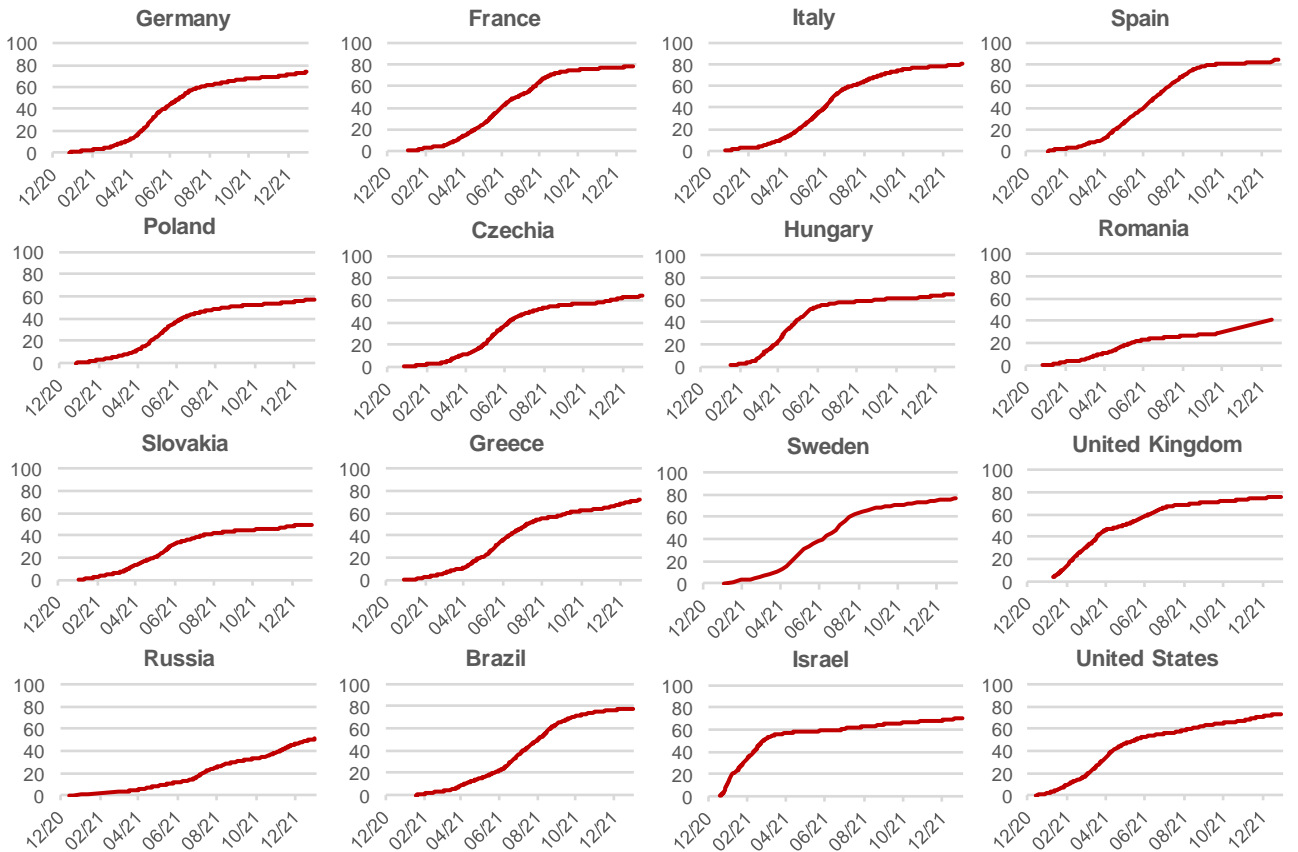

Share of people who received at least one dose of COVID-19 vaccine (%)

Source: Our World In Data, Credit Agricole