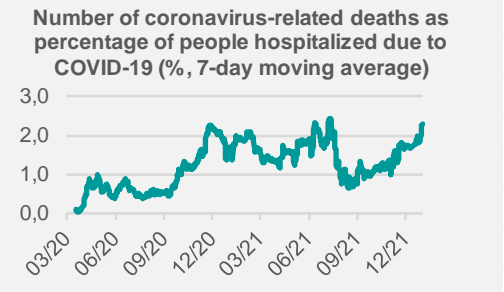

# Credit Agricole Covid-19 Dashboard - Poland

Status at 31/12/2021  
 Total cases: 4120248    New cases: 12032  
 Deaths: 97559    New deaths: 505

Source: Ministry of Health, Credit Agricole