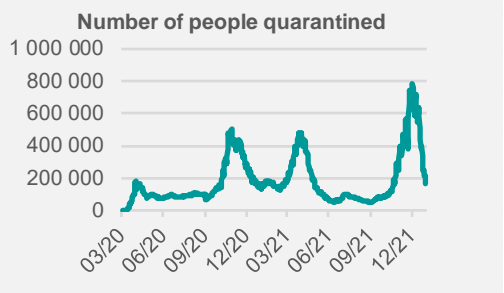

# Credit Agricole Covid-19 Dashboard - Poland

Status at 31/12/2021  
 Total cases: 4120248    New cases: 12032  
 Deaths: 97559    New deaths: 505

Source: Ministry of Health, Credit Agricole

## New cases of COVID-19 per 1 000 000 inhabitants (1-week moving average)