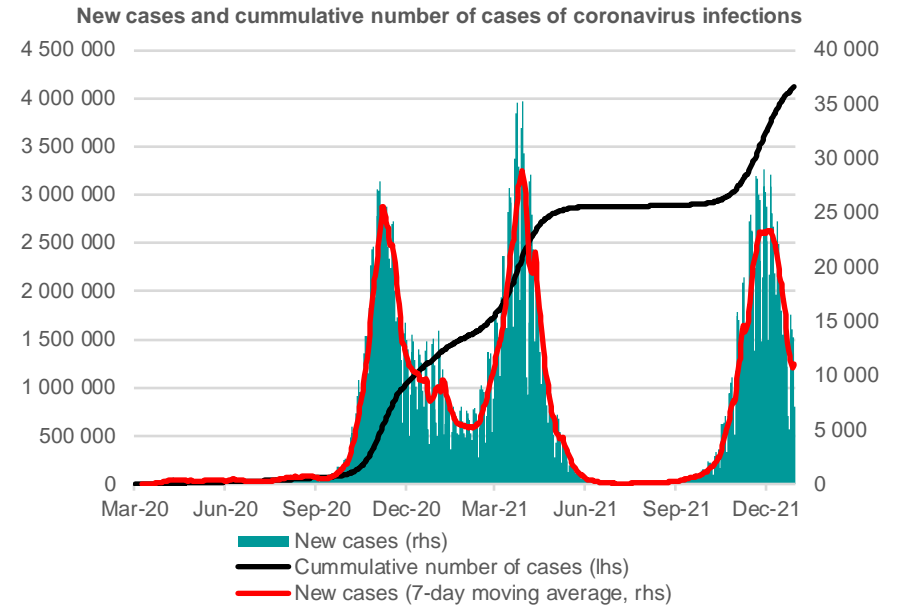

# Credit Agricole Covid-19 Dashboard - Poland

Status at 31/12/2021  
 Total cases: 4120248    New cases: 12032  
 Deaths: 97559    New deaths: 505

Source: Ministry of Health, Credit Agricole

# Credit Agricole Covid-19 Dashboard - World

## New cases of COVID-19 per 1 000 000 inhabitants (1-week moving average)