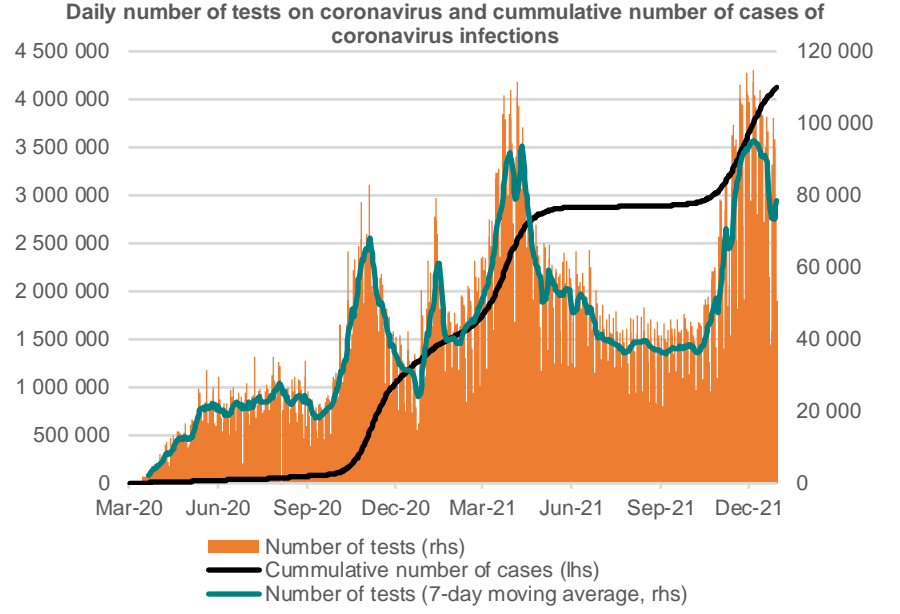

# Credit Agricole Covid-19 Dashboard - Poland

Status at 31/12/2021  
 Total cases: 4120248    New cases: 12032  
 Deaths: 97559    New deaths: 505

Source: Ministry of Health, Credit Agricole

# Credit Agricole Covid-19 Dashboard - World

## New cases of COVID-19 per 1 000 000 inhabitants (1-week moving average)