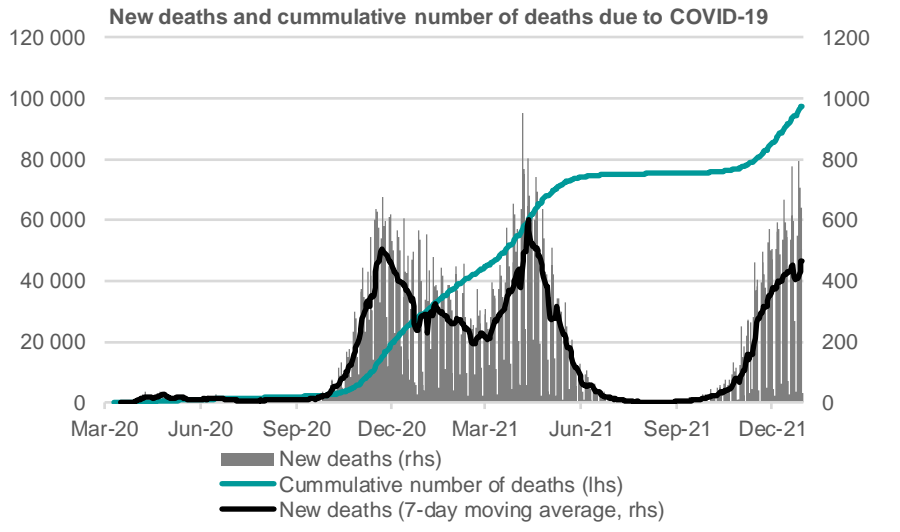

# Credit Agricole Covid-19 Dashboard - Poland

Status at 31/12/2021  
 Total cases: 4120248    New cases: 12032  
 Deaths: 97559    New deaths: 505

Source: Ministry of Health, Credit Agricole

## New cases of COVID-19 per 1 000 000 inhabitants (1-week moving average)