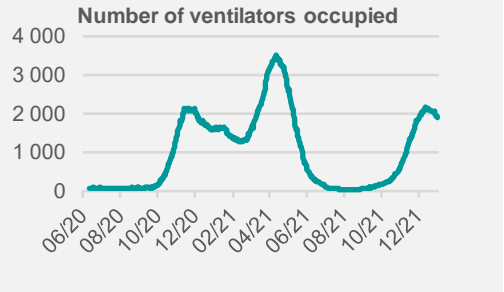

# Credit Agricole Covid-19 Dashboard - Poland

Status at 31/12/2021  
 Total cases: 4120248    New cases: 12032  
 Deaths: 97559    New deaths: 505

Source: Ministry of Health, Credit Agricole