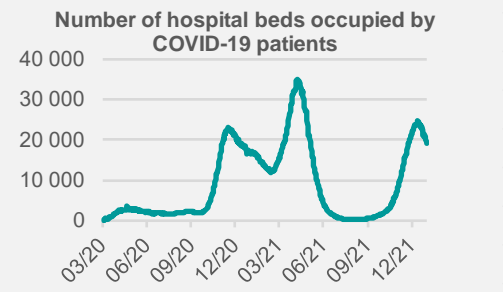

# Credit Agricole Covid-19 Dashboard - Poland

Status at 31/12/2021  
 Total cases: 4120248    New cases: 12032  
 Deaths: 97559    New deaths: 505

Source: Ministry of Health, Credit Agricole