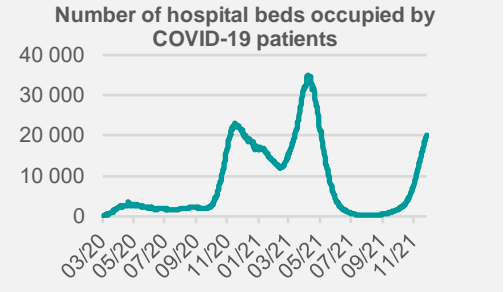

# Credit Agricole Covid-19 Dashboard - Poland

Status at 26/11/2021  
 Total cases: 3487254    New cases: 26182  
 Deaths: 82986    New deaths: 379

Source: Ministry of Health, Credit Agricole

## New cases of COVID-19 per 1 000 000 inhabitants (1-week moving average)