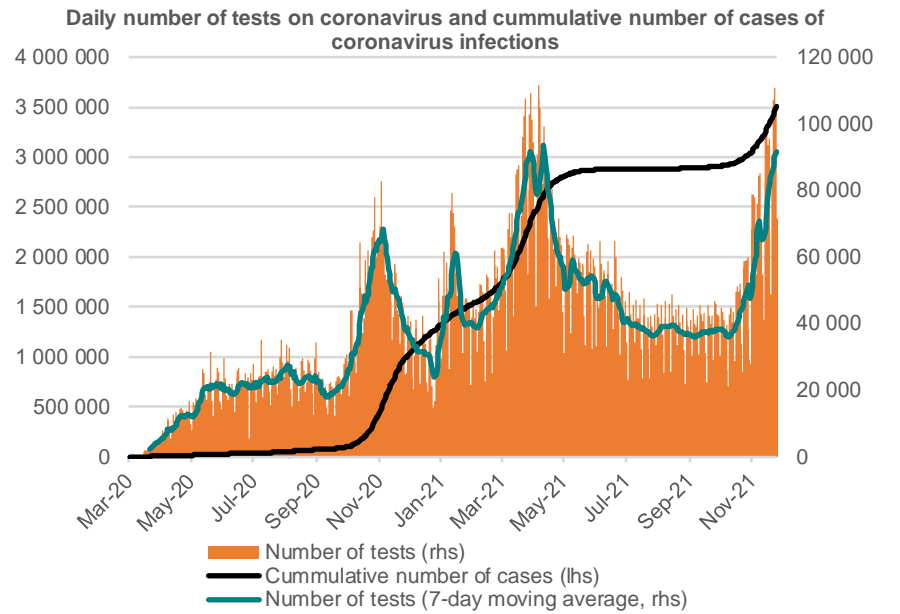

# Credit Agricole Covid-19 Dashboard - Poland

Status at 26/11/2021  
 Total cases: 3487254    New cases: 26182  
 Deaths: 82986    New deaths: 379

Source: Ministry of Health, Credit Agricole

# Credit Agricole Covid-19 Dashboard - World

## New cases of COVID-19 per 1 000 000 inhabitants (1-week moving average)