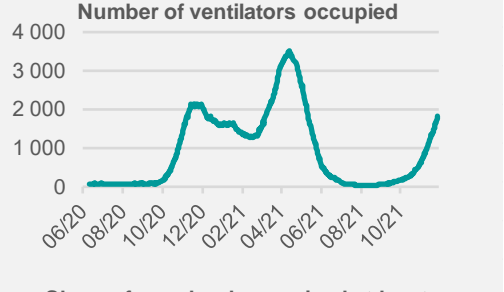

# Credit Agricole Covid-19 Dashboard - Poland

Status at 26/11/2021  
 Total cases: 3487254    New cases: 26182  
 Deaths: 82986    New deaths: 379

Source: Ministry of Health, Credit Agricole