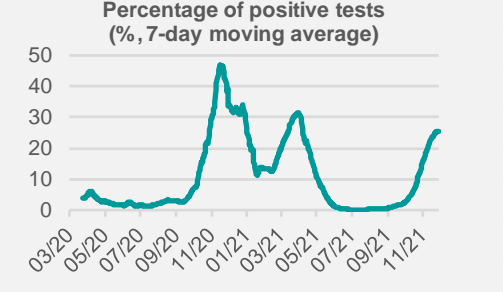

# Credit Agricole Covid-19 Dashboard - Poland

Status at 26/11/2021  
 Total cases: 3487254    New cases: 26182  
 Deaths: 82986    New deaths: 379

Source: Ministry of Health, Credit Agricole