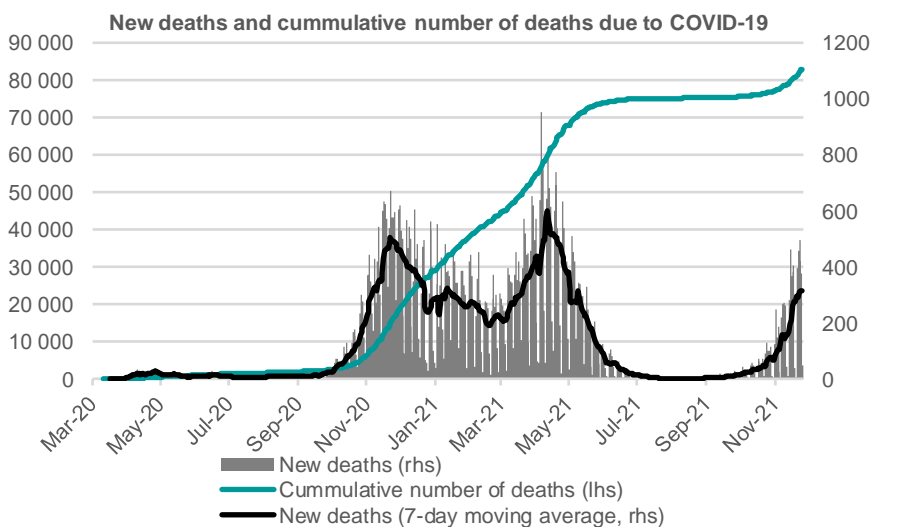

# Credit Agricole Covid-19 Dashboard - Poland

Status at 26/11/2021  
 Total cases: 3487254    New cases: 26182  
 Deaths: 82986    New deaths: 379

Source: Ministry of Health, Credit Agricole

## New cases of COVID-19 per 1 000 000 inhabitants (1-week moving average)