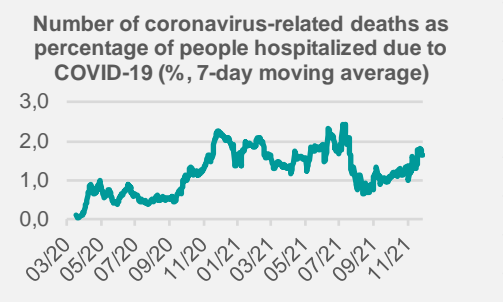

# Credit Agricole Covid-19 Dashboard - Poland

Status at 26/11/2021  
 Total cases: 3487254    New cases: 26182  
 Deaths: 82986    New deaths: 379

Source: Ministry of Health, Credit Agricole