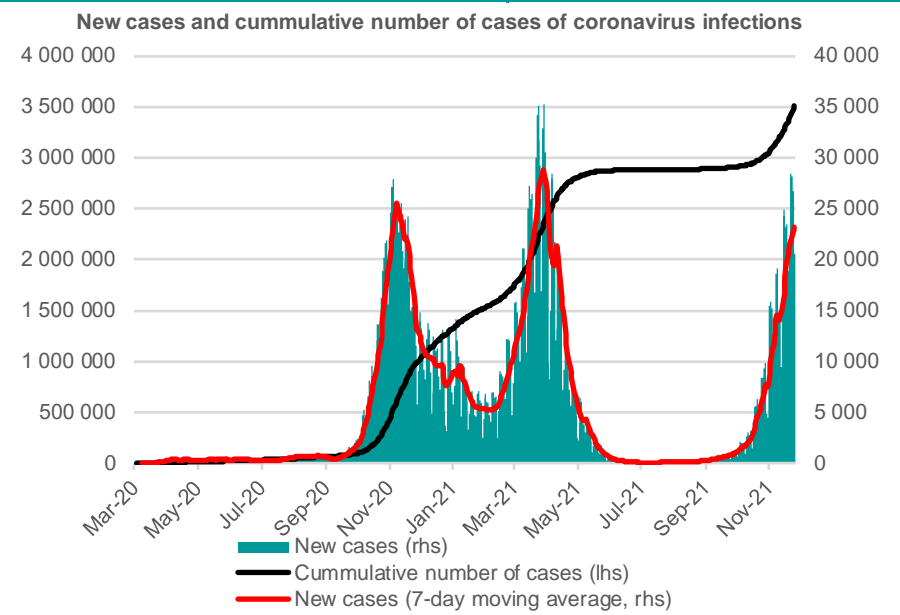

# Credit Agricole Covid-19 Dashboard - Poland

Status at 26/11/2021  
 Total cases: 3487254    New cases: 26182  
 Deaths: 82986    New deaths: 379

Source: Ministry of Health, Credit Agricole

# Credit Agricole Covid-19 Dashboard - World

## New cases of COVID-19 per 1 000 000 inhabitants (1-week moving average)