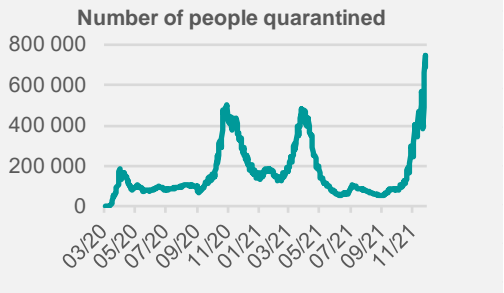

# Credit Agricole Covid-19 Dashboard - Poland

Status at 26/11/2021  
 Total cases: 3487254    New cases: 26182  
 Deaths: 82986    New deaths: 379

Source: Ministry of Health, Credit Agricole

## New cases of COVID-19 per 1 000 000 inhabitants (1-week moving average)