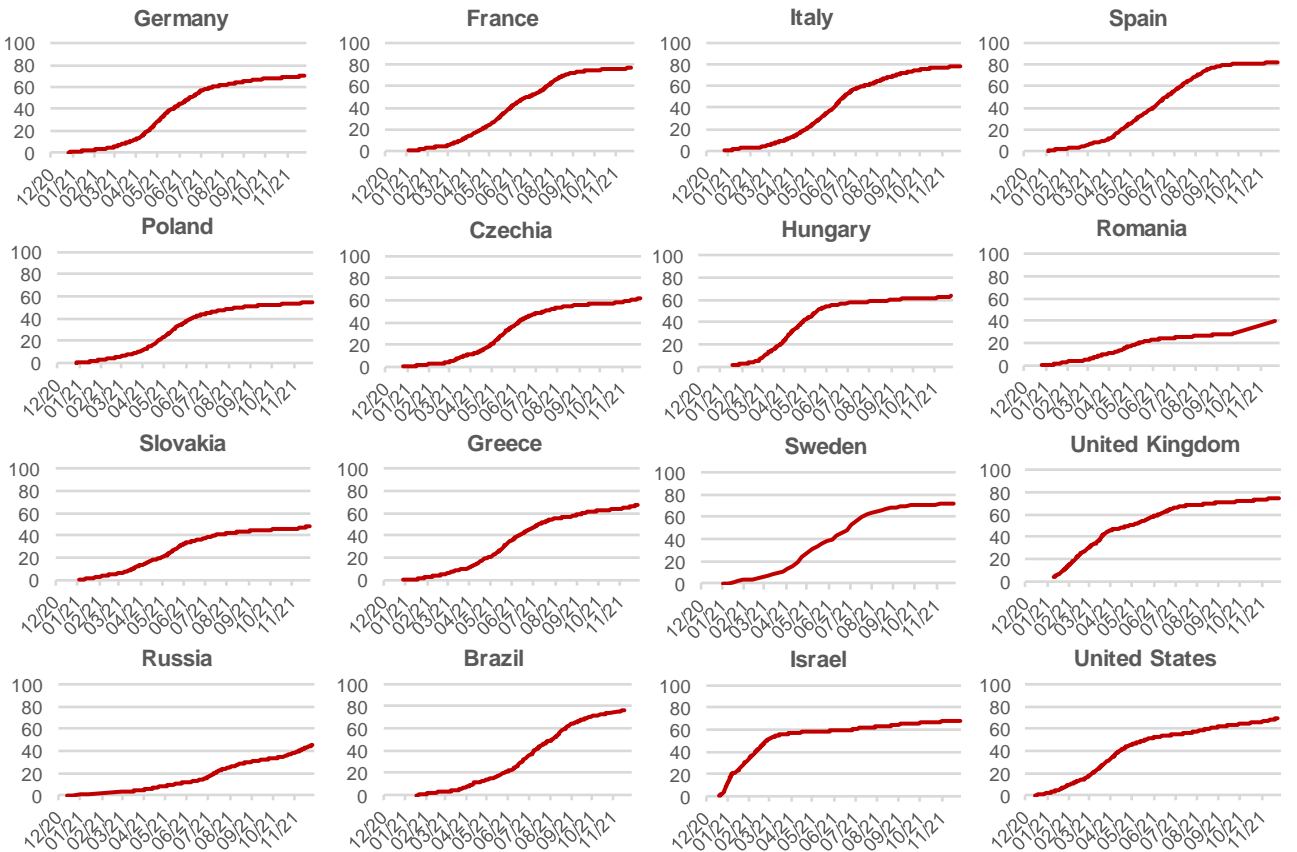

Share of people who received at least one dose of COVID-19 vaccine (%)

Source: Our World In Data, Credit Agricole