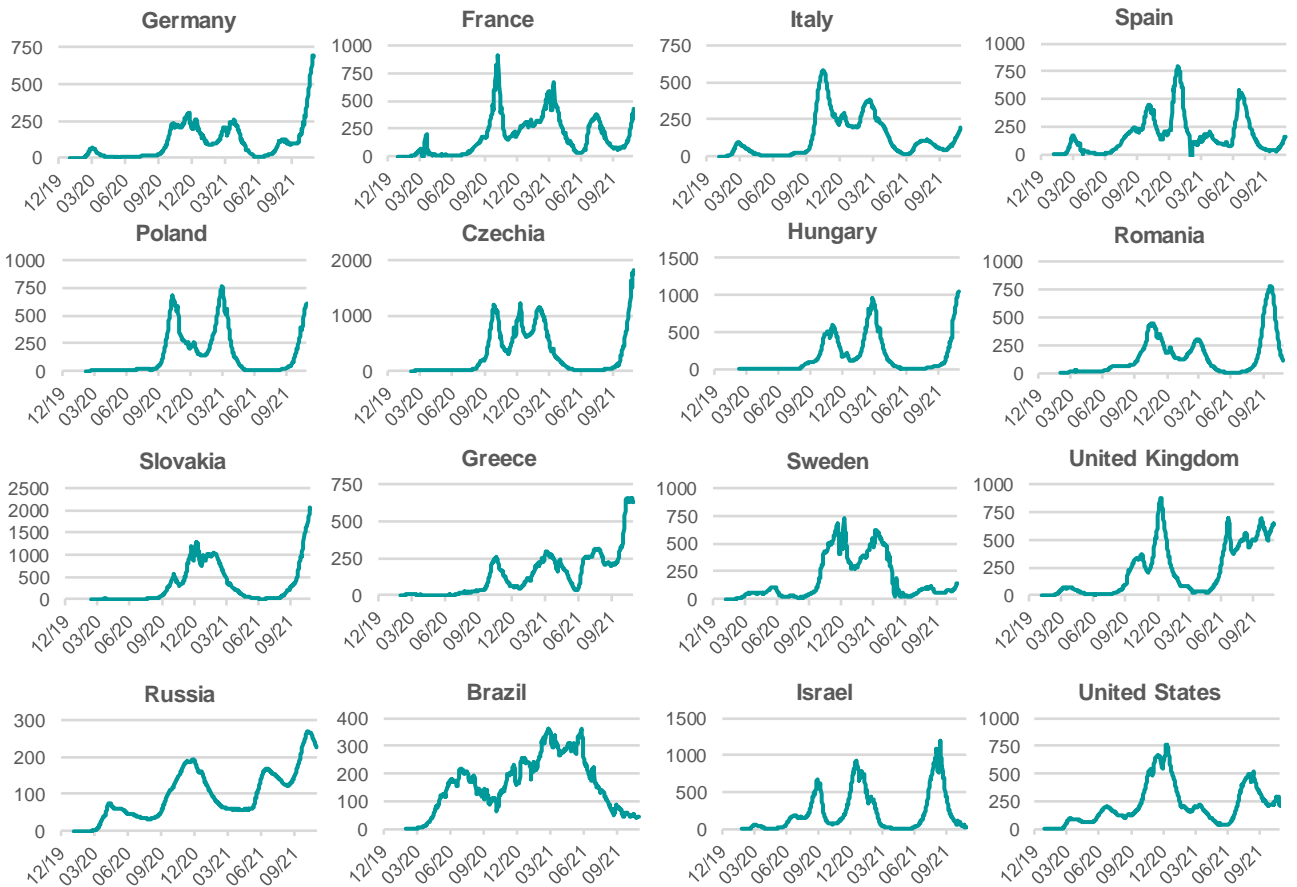

# Credit Agricole Covid-19 Dashboard - Poland

Status at 26/11/2021  
 Total cases: 3487254    New cases: 26182  
 Deaths: 82986    New deaths: 379

Source: Ministry of Health, Credit Agricole

# Credit Agricole Covid-19 Dashboard - World

## New cases of COVID-19 per 1 000 000 inhabitants (1-week moving average)