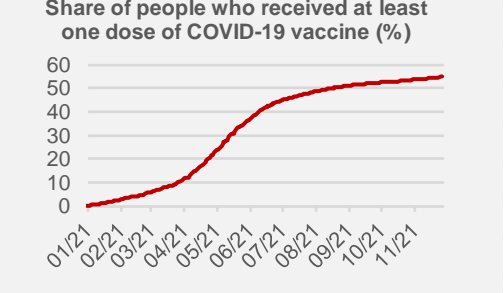

# Credit Agricole Covid-19 Dashboard - Poland

Status at 26/11/2021  
 Total cases: 3487254    New cases: 26182  
 Deaths: 82986    New deaths: 379

Source: Ministry of Health, Credit Agricole