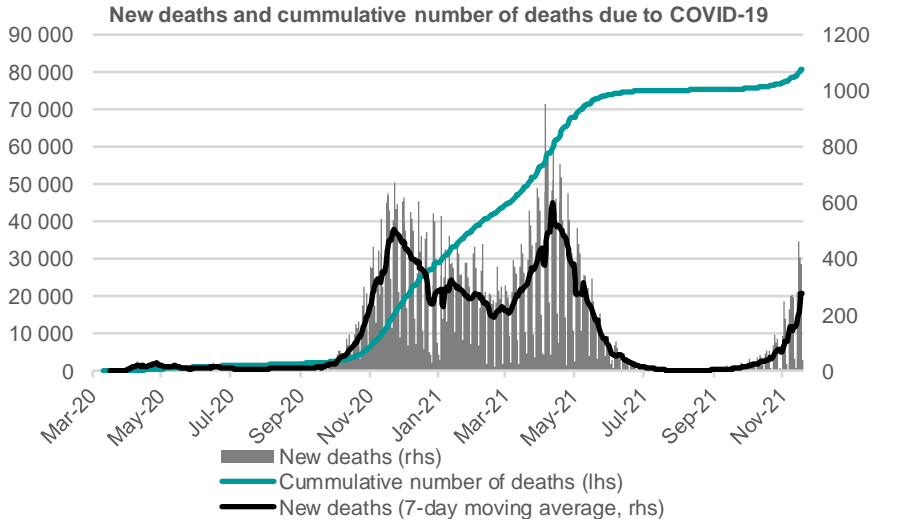

Credit Agricole Covid-19 Dashboard - Poland

Status at 19/11/2021
 Total cases: 3326464 New cases: 23414
 Deaths: 80781 New deaths: 382

Source: Ministry of Health, Credit Agricole

Credit Agricole Covid-19 Dashboard - World

New cases of COVID-19 per 1 000 000 inhabitants (1-week moving average)

Share of people who received at least one dose of COVID-19 vaccine (%)

Source: Our World In Data, Credit Agricole