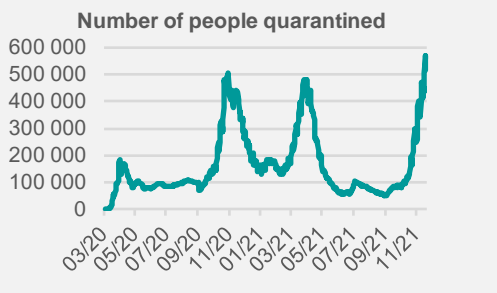

Credit Agricole Covid-19 Dashboard - Poland

Status at 19/11/2021
 Total cases: 3326464 New cases: 23414
 Deaths: 80781 New deaths: 382

Source: Ministry of Health, Credit Agricole

Credit Agricole Covid-19 Dashboard - World

New cases of COVID-19 per 1 000 000 inhabitants (1-week moving average)

Share of people who received at least one dose of COVID-19 vaccine (%)

Source: Our World In Data, Credit Agricole