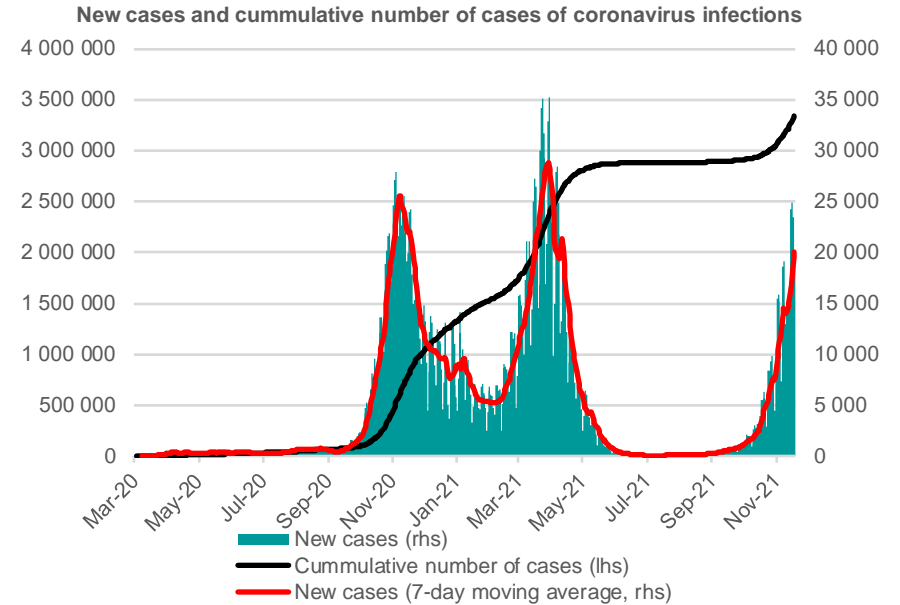

Credit Agricole Covid-19 Dashboard - Poland

Status at 19/11/2021
 Total cases: 3326464 New cases: 23414
 Deaths: 80781 New deaths: 382

Source: Ministry of Health, Credit Agricole

Credit Agricole Covid-19 Dashboard - World

New cases of COVID-19 per 1 000 000 inhabitants (1-week moving average)

Share of people who received at least one dose of COVID-19 vaccine (%)

Source: Our World In Data, Credit Agricole