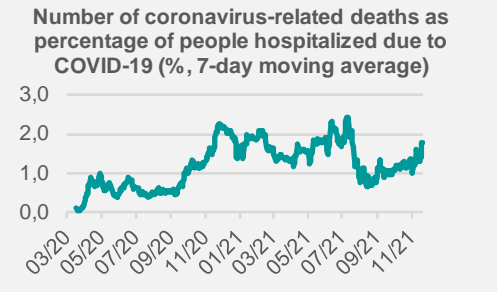

Credit Agricole Covid-19 Dashboard - Poland

Status at 19/11/2021
 Total cases: 3326464 New cases: 23414
 Deaths: 80781 New deaths: 382

Source: Ministry of Health, Credit Agricole

Credit Agricole Covid-19 Dashboard - World

New cases of COVID-19 per 1 000 000 inhabitants (1-week moving average)

Share of people who received at least one dose of COVID-19 vaccine (%)

Source: Our World In Data, Credit Agricole