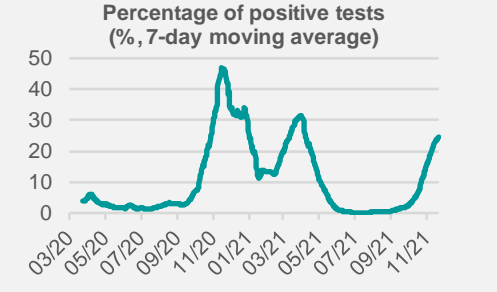

Credit Agricole Covid-19 Dashboard - Poland

Status at 19/11/2021
 Total cases: 3326464 New cases: 23414
 Deaths: 80781 New deaths: 382

Source: Ministry of Health, Credit Agricole

Credit Agricole Covid-19 Dashboard - World

New cases of COVID-19 per 1 000 000 inhabitants (1-week moving average)

Share of people who received at least one dose of COVID-19 vaccine (%)

Source: Our World In Data, Credit Agricole