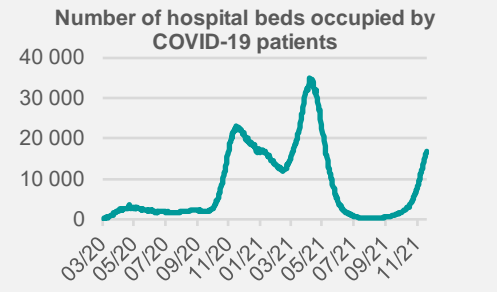

Credit Agricole Covid-19 Dashboard - Poland

Status at 19/11/2021
 Total cases: 3326464 New cases: 23414
 Deaths: 80781 New deaths: 382

Source: Ministry of Health, Credit Agricole

Credit Agricole Covid-19 Dashboard - World

New cases of COVID-19 per 1 000 000 inhabitants (1-week moving average)

Share of people who received at least one dose of COVID-19 vaccine (%)

Source: Our World In Data, Credit Agricole