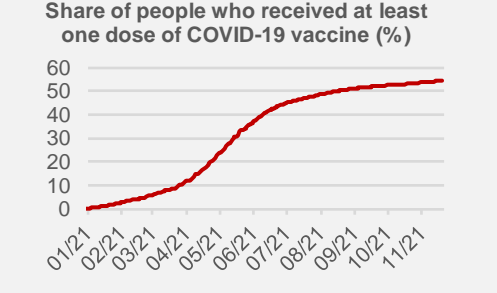

Credit Agricole Covid-19 Dashboard - Poland

Status at 19/11/2021
 Total cases: 3326464 New cases: 23414
 Deaths: 80781 New deaths: 382

Source: Ministry of Health, Credit Agricole

Credit Agricole Covid-19 Dashboard - World

New cases of COVID-19 per 1 000 000 inhabitants (1-week moving average)

Share of people who received at least one dose of COVID-19 vaccine (%)

Source: Our World In Data, Credit Agricole