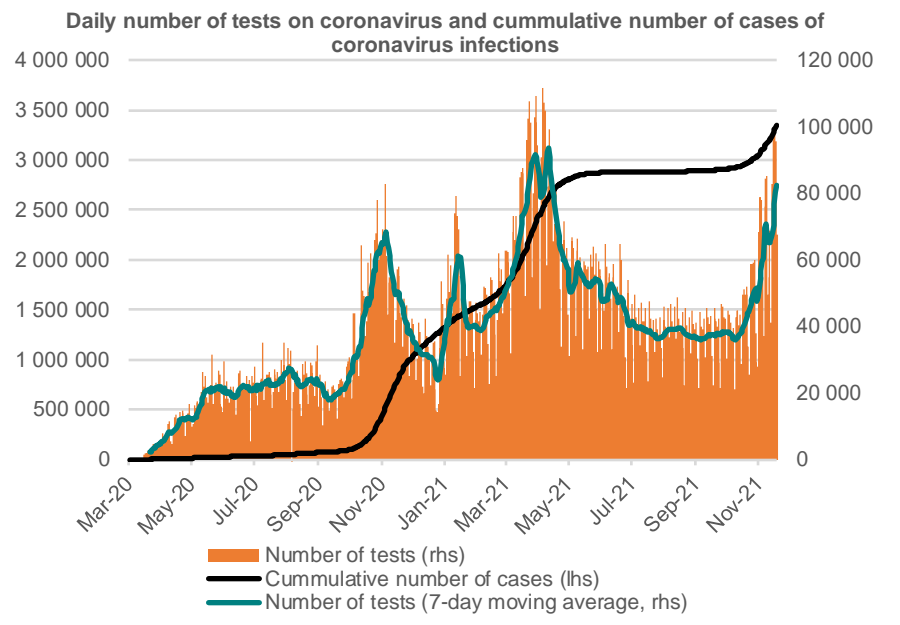

Credit Agricole Covid-19 Dashboard - Poland

Status at 19/11/2021
 Total cases: 3326464 New cases: 23414
 Deaths: 80781 New deaths: 382

Source: Ministry of Health, Credit Agricole

Credit Agricole Covid-19 Dashboard - World

New cases of COVID-19 per 1 000 000 inhabitants (1-week moving average)

Share of people who received at least one dose of COVID-19 vaccine (%)

Source: Our World In Data, Credit Agricole