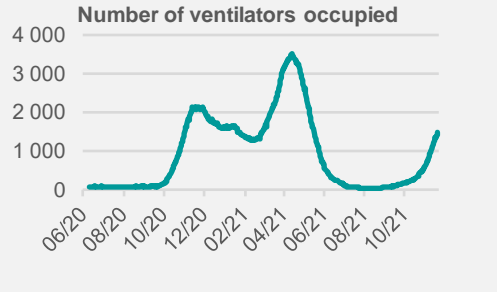

Credit Agricole Covid-19 Dashboard - Poland

Status at 19/11/2021
 Total cases: 3326464 New cases: 23414
 Deaths: 80781 New deaths: 382

Source: Ministry of Health, Credit Agricole

Credit Agricole Covid-19 Dashboard - World

New cases of COVID-19 per 1 000 000 inhabitants (1-week moving average)

Share of people who received at least one dose of COVID-19 vaccine (%)

Source: Our World In Data, Credit Agricole