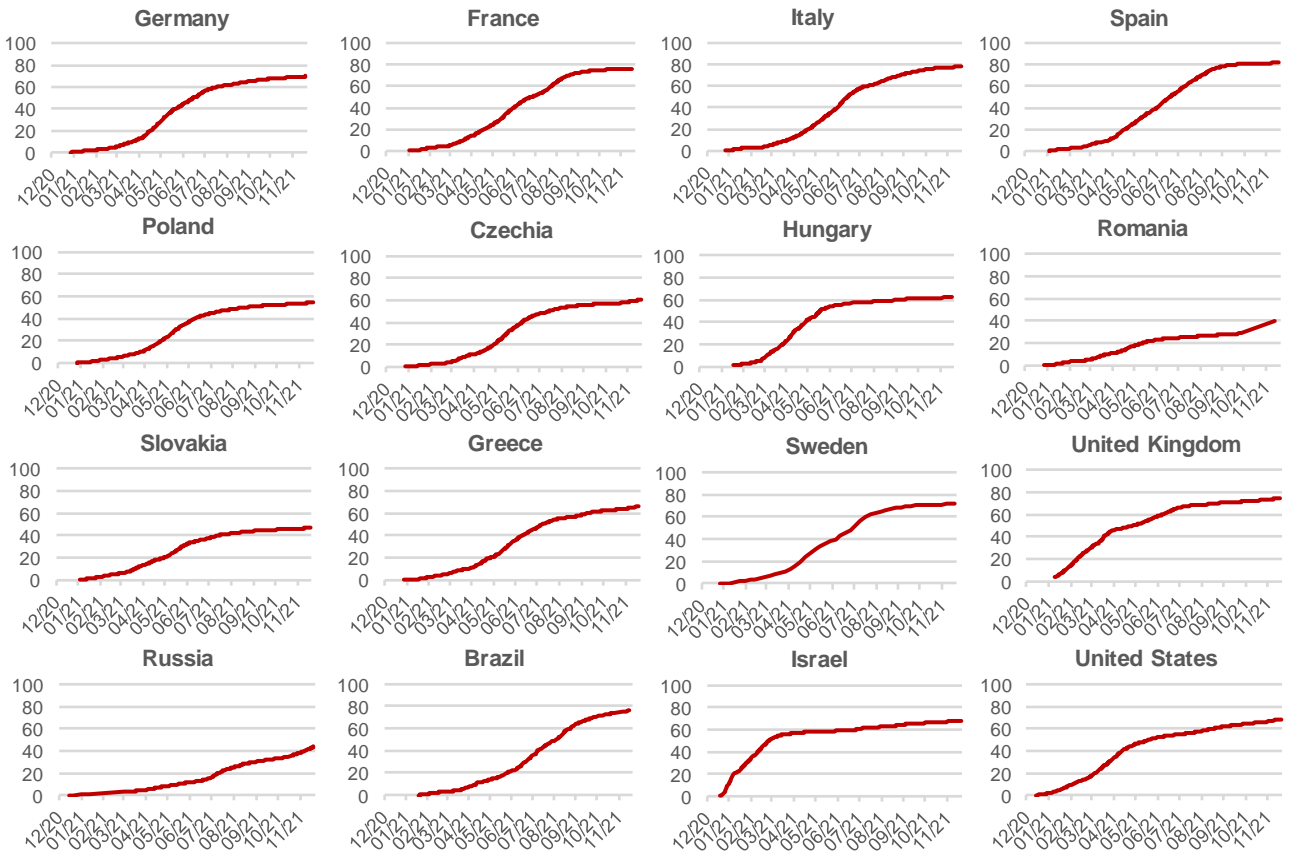

Credit Agricole Covid-19 Dashboard - Poland

Status at 19/11/2021
 Total cases: 3326464 New cases: 23414
 Deaths: 80781 New deaths: 382

Source: Ministry of Health, Credit Agricole

Credit Agricole Covid-19 Dashboard - World

New cases of COVID-19 per 1 000 000 inhabitants (1-week moving average)

Share of people who received at least one dose of COVID-19 vaccine (%)

Source: Our World In Data, Credit Agricole