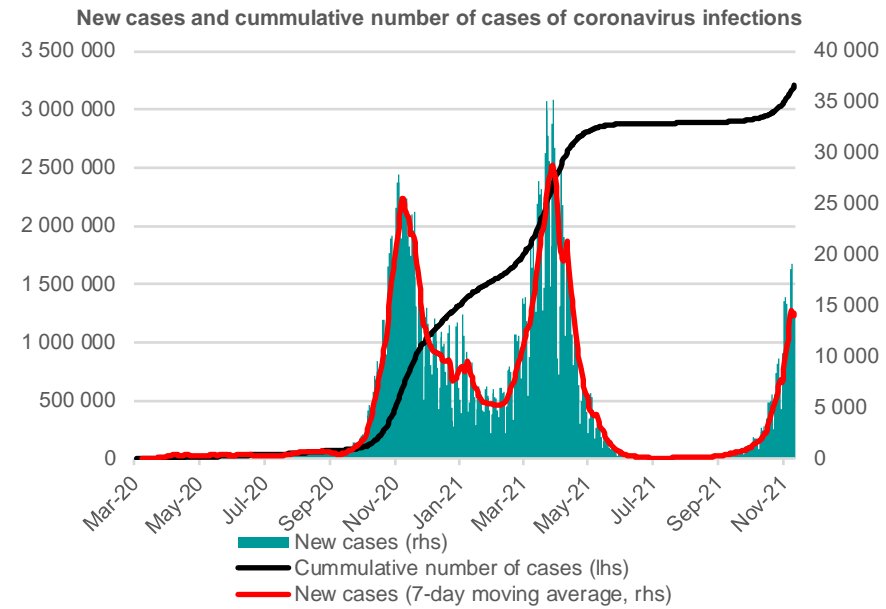

# Credit Agricole Covid-19 Dashboard - Poland

Status at 12/11/2021

Total cases: 3190067

New cases: 14292

Deaths: 78821

New deaths: 266

Source: Ministry of Health, Credit Agricole

# Credit Agricole Covid-19 Dashboard - World

## New cases of COVID-19 per 1 000 000 inhabitants (1-week moving average)