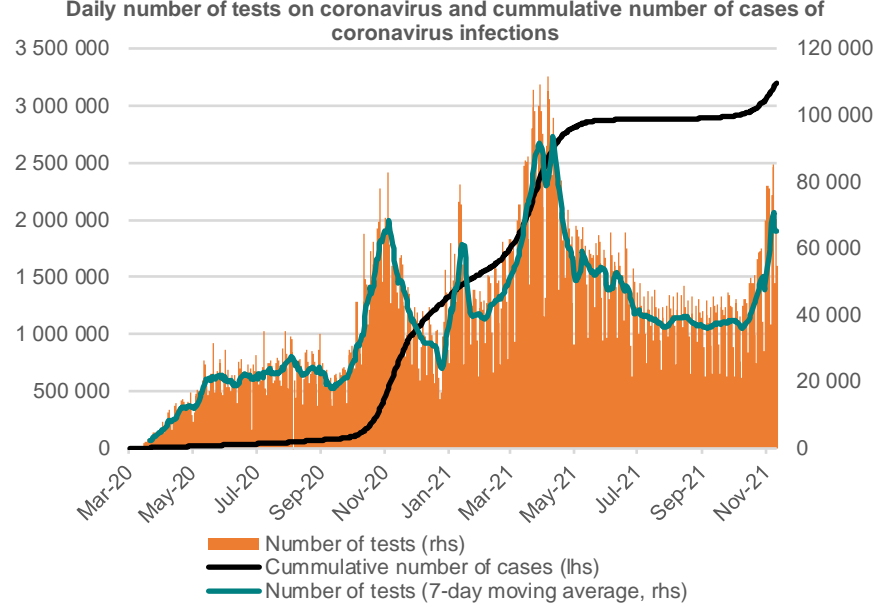

# Credit Agricole Covid-19 Dashboard - Poland

Status at 12/11/2021

Total cases: 3190067

New cases: 14292

Deaths: 78821

New deaths: 266

Source: Ministry of Health, Credit Agricole

# Credit Agricole Covid-19 Dashboard - World

## New cases of COVID-19 per 1 000 000 inhabitants (1-week moving average)