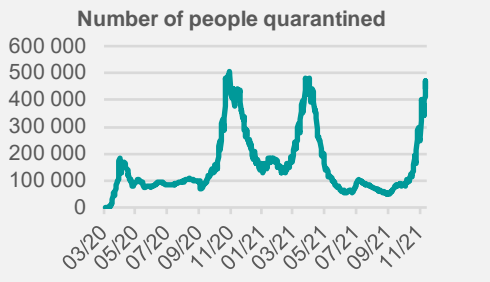

# Credit Agricole Covid-19 Dashboard - Poland

Status at 12/11/2021

Total cases: 3190067

New cases: 14292

Deaths: 78821

New deaths: 266

Source: Ministry of Health, Credit Agricole

## New cases of COVID-19 per 1 000 000 inhabitants (1-week moving average)