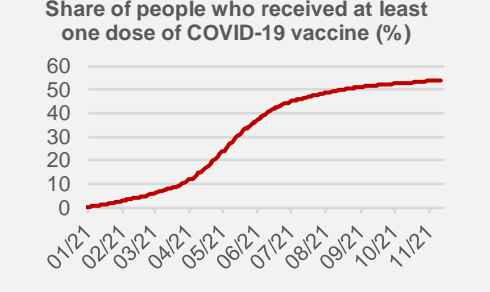

# Credit Agricole Covid-19 Dashboard - Poland

Status at 12/11/2021

Total cases: 3190067

New cases: 14292

Deaths: 78821

New deaths: 266

Source: Ministry of Health, Credit Agricole