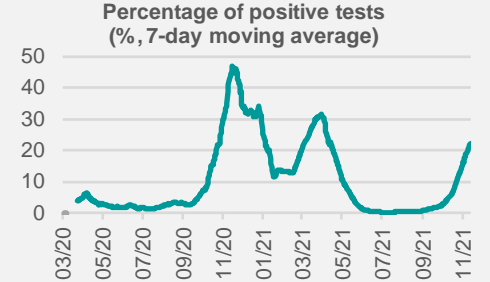

# Credit Agricole Covid-19 Dashboard - Poland

Status at 12/11/2021

Total cases: 3190067

New cases: 14292

Deaths: 78821

New deaths: 266

Source: Ministry of Health, Credit Agricole