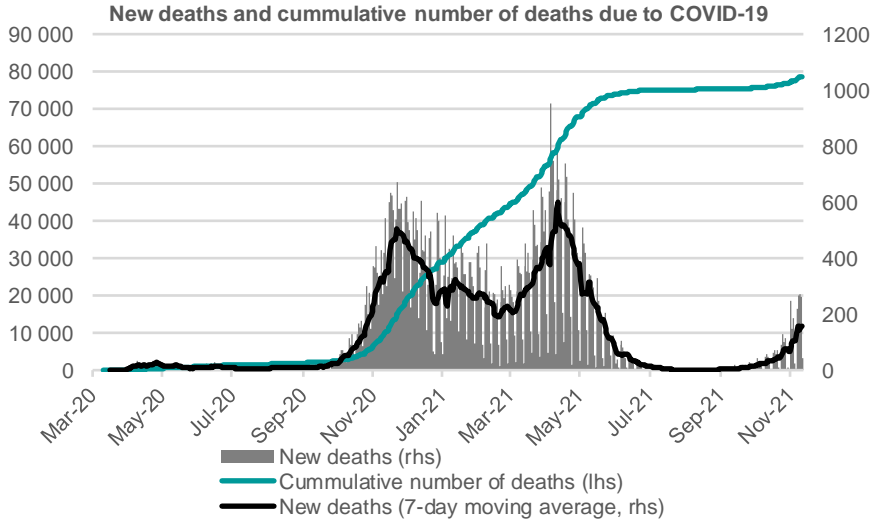

# Credit Agricole Covid-19 Dashboard - Poland

Status at 12/11/2021

Total cases: 3190067

New cases: 14292

Deaths: 78821

New deaths: 266

Source: Ministry of Health, Credit Agricole

## New cases of COVID-19 per 1 000 000 inhabitants (1-week moving average)