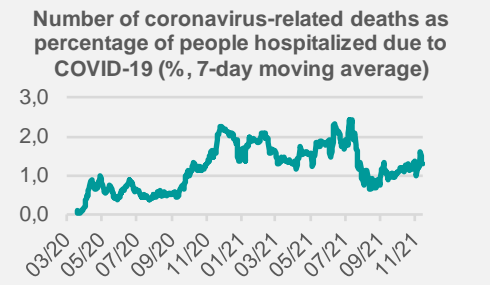

# Credit Agricole Covid-19 Dashboard - Poland

Status at 12/11/2021

Total cases: 3190067

New cases: 14292

Deaths: 78821

New deaths: 266

Source: Ministry of Health, Credit Agricole