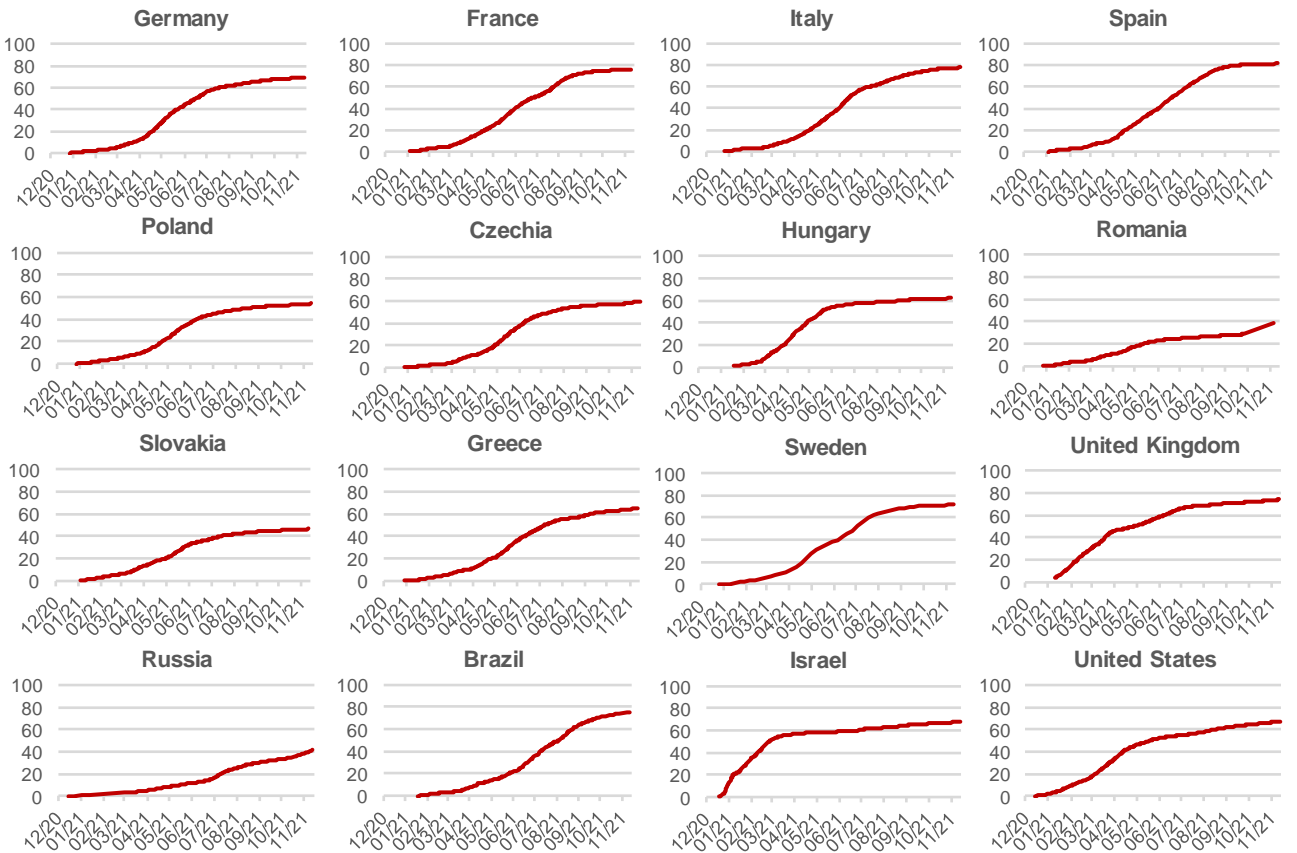

Share of people who received at least one dose of COVID-19 vaccine (%)

Source: Our World In Data, Credit Agricole