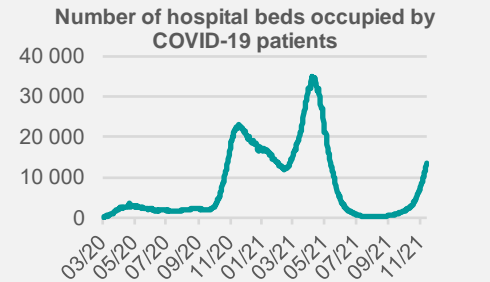

# Credit Agricole Covid-19 Dashboard - Poland

Status at 12/11/2021

Total cases: 3190067

New cases: 14292

Deaths: 78821

New deaths: 266

Source: Ministry of Health, Credit Agricole