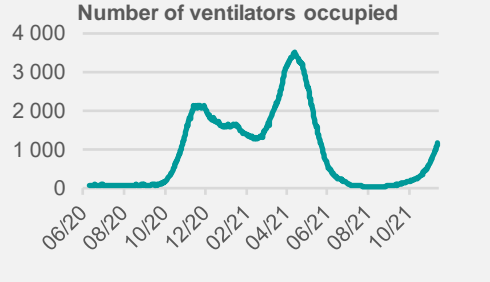

# Credit Agricole Covid-19 Dashboard - Poland

Status at 12/11/2021

Total cases: 3190067

New cases: 14292

Deaths: 78821

New deaths: 266

Source: Ministry of Health, Credit Agricole