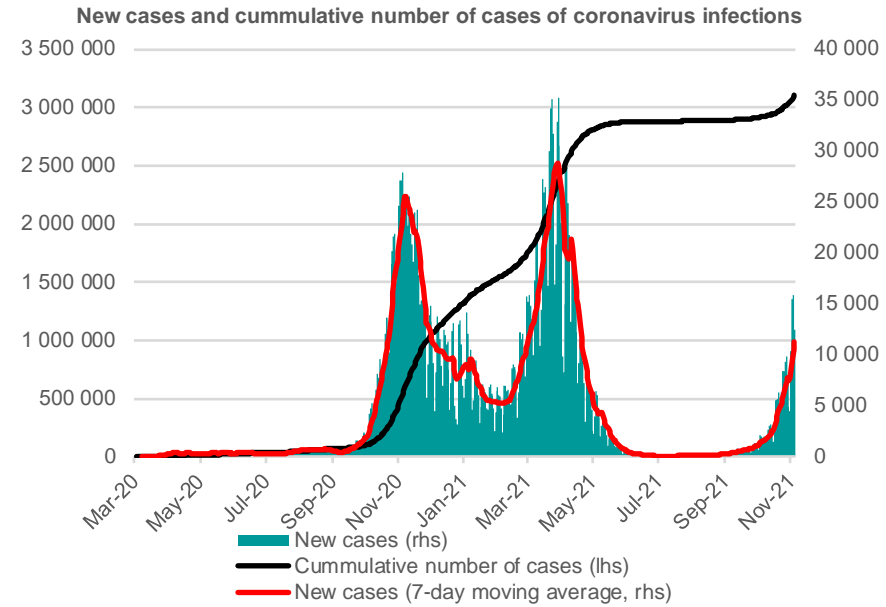

# Credit Agricole Covid-19 Dashboard - Poland

Status at 4/11/2021

Total cases: 3076518    New cases: 15904

Deaths: 77547    New deaths: 152

Source: Ministry of Health, Credit Agricole

# Credit Agricole Covid-19 Dashboard - World

## New cases of COVID-19 per 1 000 000 inhabitants (1-week moving average)