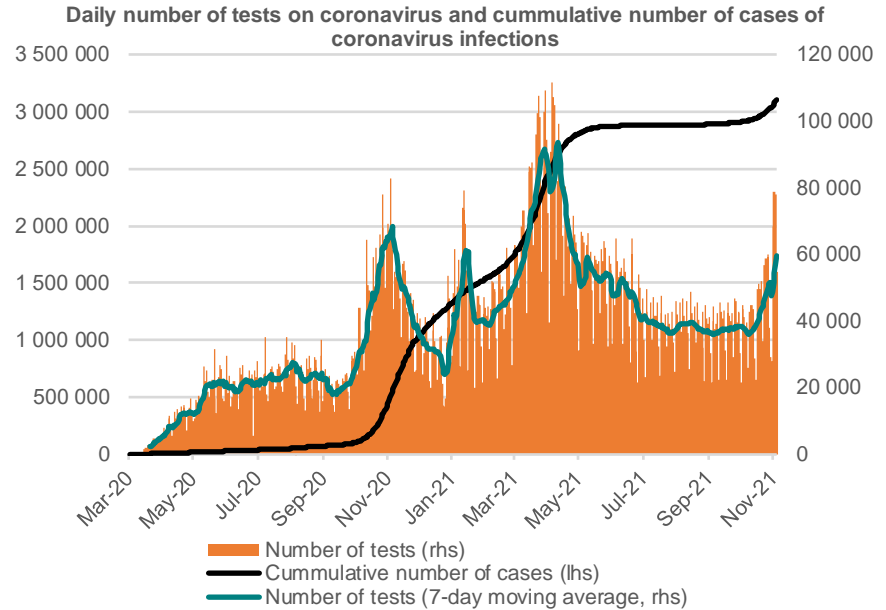

# Credit Agricole Covid-19 Dashboard - Poland

Status at 4/11/2021

Total cases: 3076518    New cases: 15904

Deaths: 77547    New deaths: 152

Source: Ministry of Health, Credit Agricole

# Credit Agricole Covid-19 Dashboard - World

## New cases of COVID-19 per 1 000 000 inhabitants (1-week moving average)