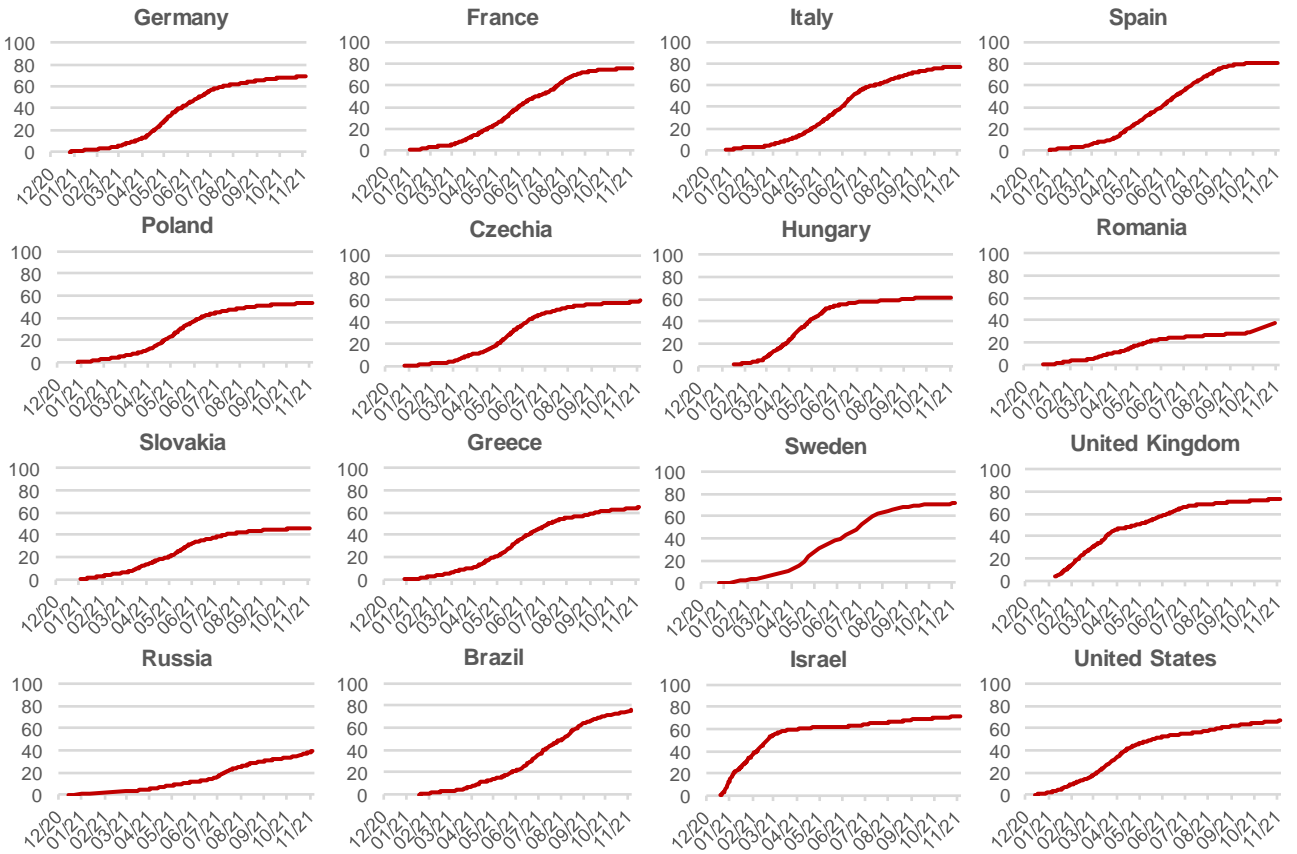

Share of people who received at least one dose of COVID-19 vaccine (%)

Source: Our World In Data, Credit Agricole