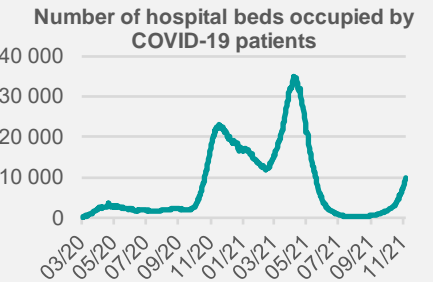

# Credit Agricole Covid-19 Dashboard - Poland

Status at 4/11/2021

Total cases: 3076518    New cases: 15904

Deaths: 77547    New deaths: 152

Source: Ministry of Health, Credit Agricole