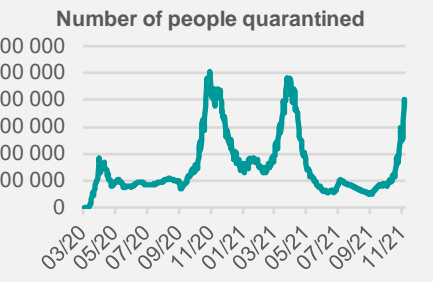

# Credit Agricole Covid-19 Dashboard - Poland

Status at 4/11/2021

Total cases: 3076518    New cases: 15904

Deaths: 77547    New deaths: 152

Source: Ministry of Health, Credit Agricole

## New cases of COVID-19 per 1 000 000 inhabitants (1-week moving average)