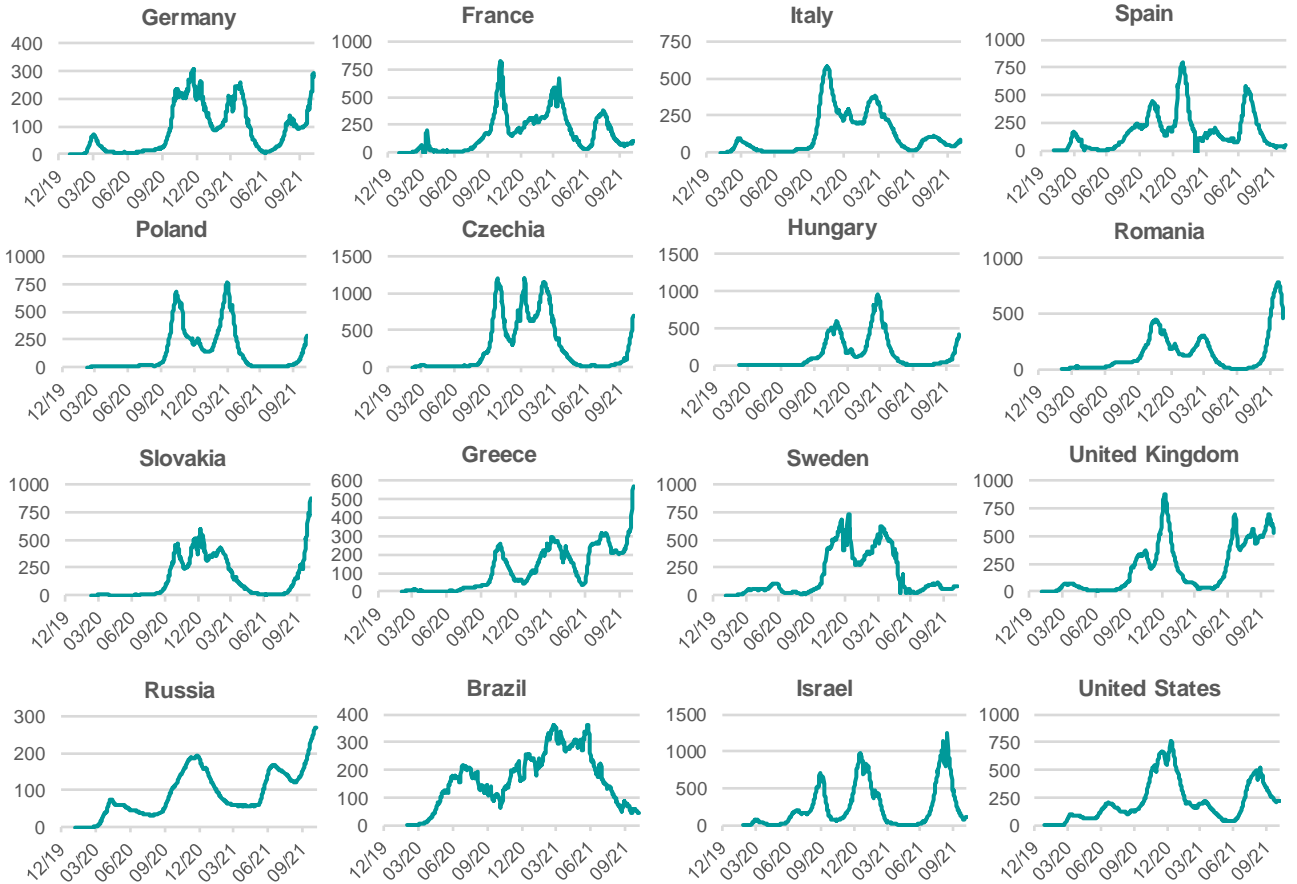

# Credit Agricole Covid-19 Dashboard - Poland

Status at 4/11/2021

Total cases: 3076518    New cases: 15904

Deaths: 77547    New deaths: 152

Source: Ministry of Health, Credit Agricole

# Credit Agricole Covid-19 Dashboard - World

## New cases of COVID-19 per 1 000 000 inhabitants (1-week moving average)