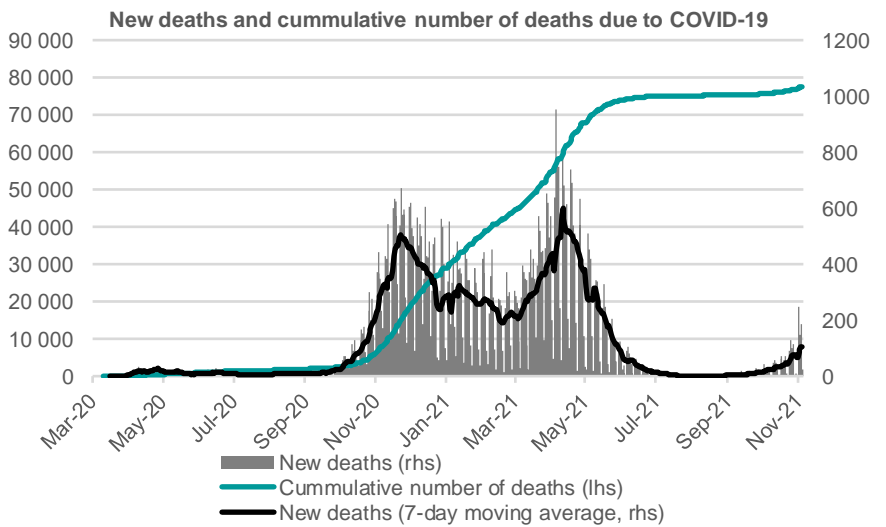

# Credit Agricole Covid-19 Dashboard - Poland

Status at 4/11/2021

Total cases: 3076518    New cases: 15904

Deaths: 77547    New deaths: 152

Source: Ministry of Health, Credit Agricole

## New cases of COVID-19 per 1 000 000 inhabitants (1-week moving average)