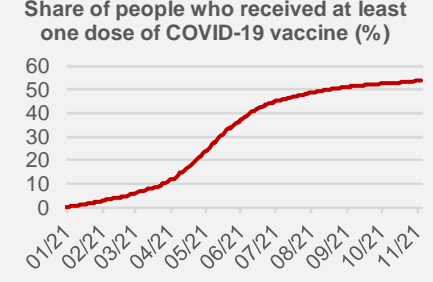

# Credit Agricole Covid-19 Dashboard - Poland

Status at 4/11/2021

Total cases: 3076518    New cases: 15904

Deaths: 77547    New deaths: 152

Source: Ministry of Health, Credit Agricole