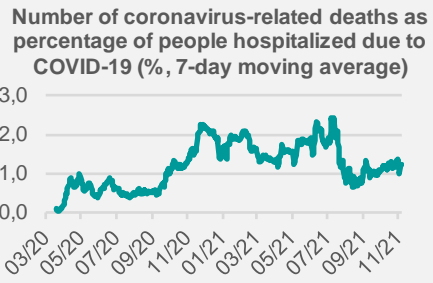

# Credit Agricole Covid-19 Dashboard - Poland

Status at 4/11/2021

Total cases: 3076518    New cases: 15904

Deaths: 77547    New deaths: 152

Source: Ministry of Health, Credit Agricole