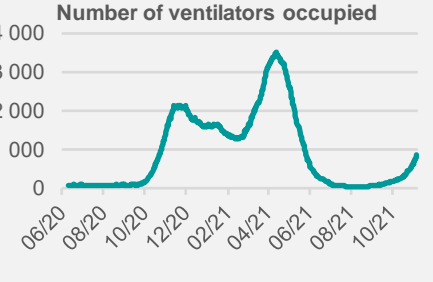

# Credit Agricole Covid-19 Dashboard - Poland

Status at 4/11/2021

Total cases: 3076518    New cases: 15904

Deaths: 77547    New deaths: 152

Source: Ministry of Health, Credit Agricole