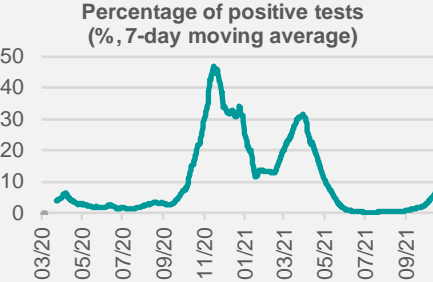

# Credit Agricole Covid-19 Dashboard - Poland

Status at 4/11/2021

Total cases: 3076518    New cases: 15904

Deaths: 77547    New deaths: 152

Source: Ministry of Health, Credit Agricole