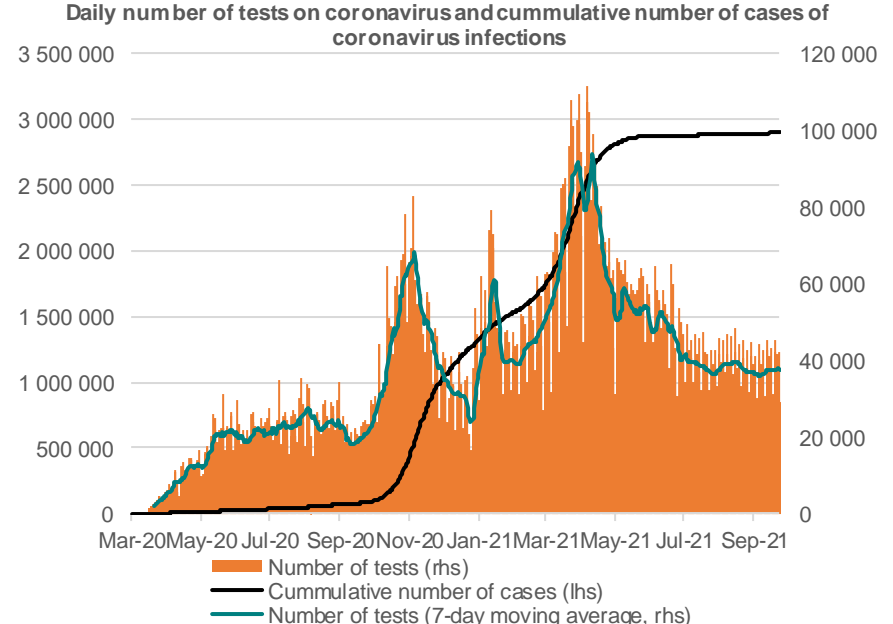

# Credit Agricole Covid-19 Dashboard - Poland

Status at 24/9/2021

Total cases: 2902591    New cases: 917

Deaths: 75571    New deaths: 20

Source: Ministry of Health, Credit Agricole

# Credit Agricole Covid-19 Dashboard - World

## New cases of COVID-19 per 1 000 000 inhabitants (1-week moving average)