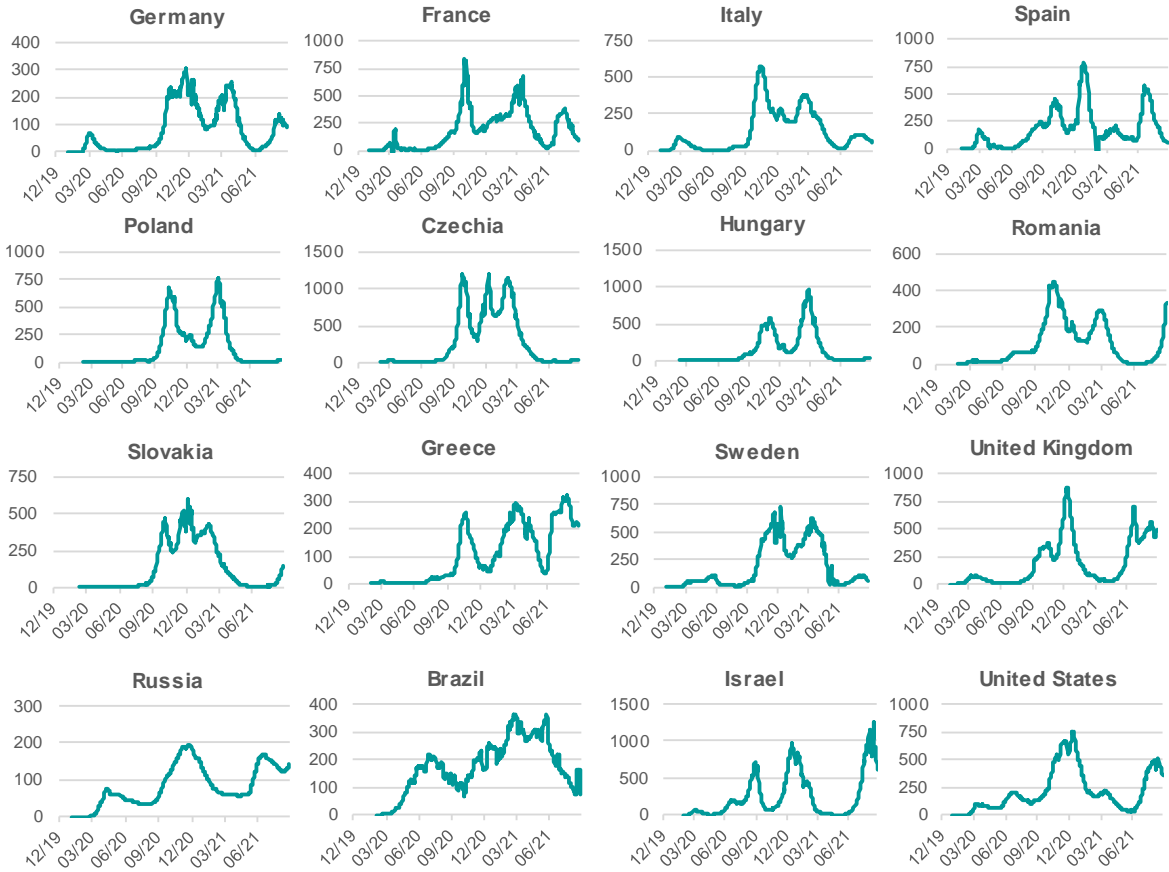

# Credit Agricole Covid-19 Dashboard - Poland

Status at 24/9/2021

Total cases: 2902591    New cases: 917

Deaths: 75571    New deaths: 20

Source: Ministry of Health, Credit Agricole

# Credit Agricole Covid-19 Dashboard - World

## New cases of COVID-19 per 1 000 000 inhabitants (1-week moving average)