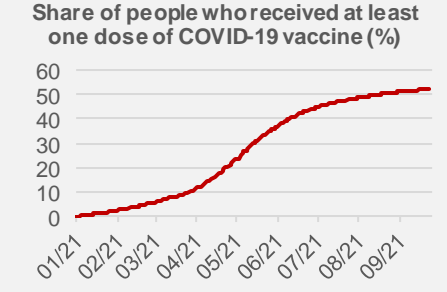

# Credit Agricole Covid-19 Dashboard - Poland

Status at 24/9/2021

Total cases: 2902591    New cases: 917

Deaths: 75571    New deaths: 20

Source: Ministry of Health, Credit Agricole