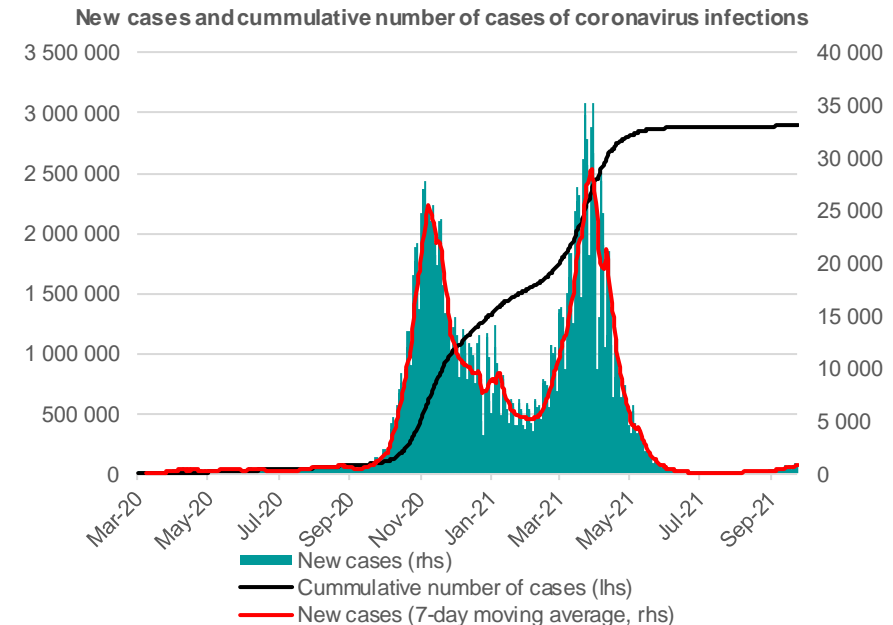

# Credit Agricole Covid-19 Dashboard - Poland

Status at 24/9/2021

Total cases: 2902591    New cases: 917

Deaths: 75571    New deaths: 20

Source: Ministry of Health, Credit Agricole

# Credit Agricole Covid-19 Dashboard - World

## New cases of COVID-19 per 1 000 000 inhabitants (1-week moving average)