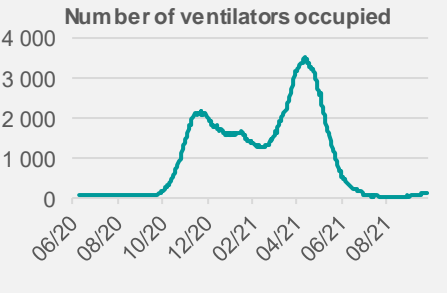

# Credit Agricole Covid-19 Dashboard - Poland

Status at 24/9/2021

Total cases: 2902591    New cases: 917

Deaths: 75571    New deaths: 20

Source: Ministry of Health, Credit Agricole