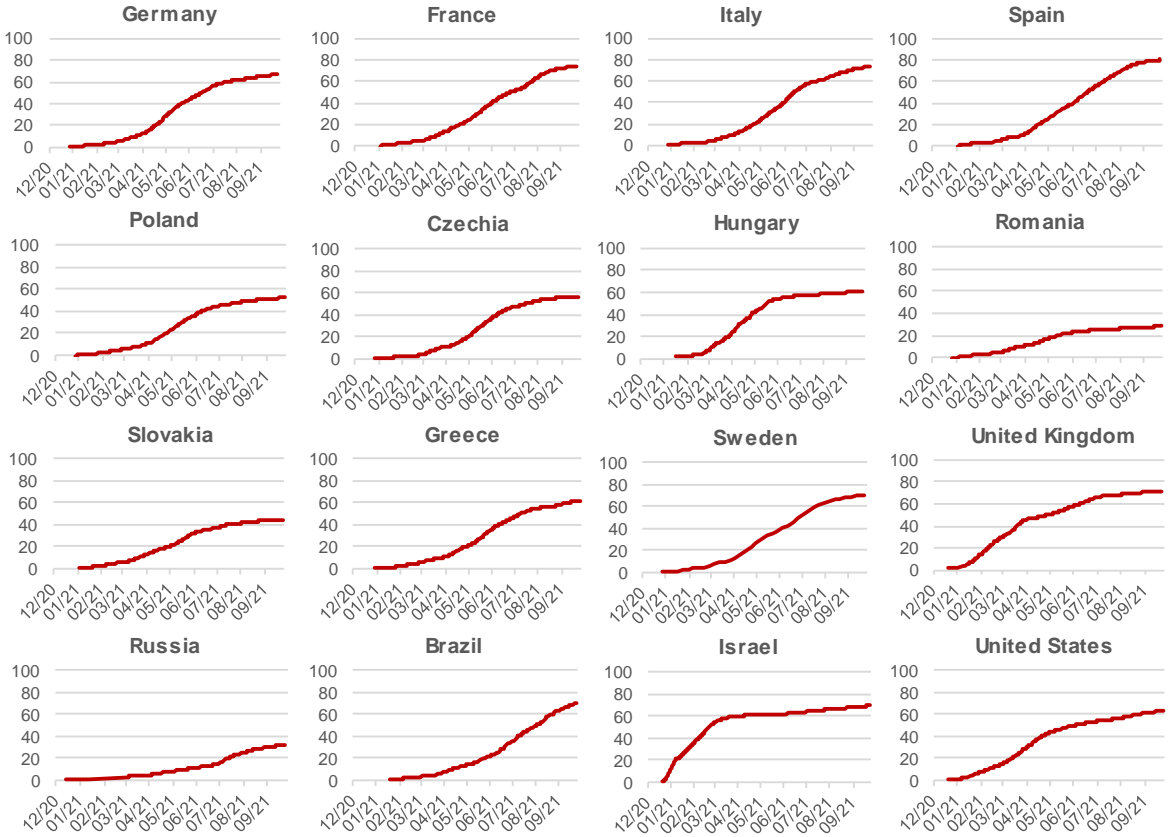

Share of people who received at least one dose of COVID-19 vaccine (%)

Source: Our World In Data, Credit Agricole