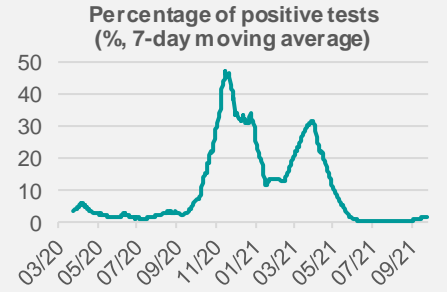

# Credit Agricole Covid-19 Dashboard - Poland

Status at 24/9/2021

Total cases: 2902591    New cases: 917

Deaths: 75571    New deaths: 20

Source: Ministry of Health, Credit Agricole