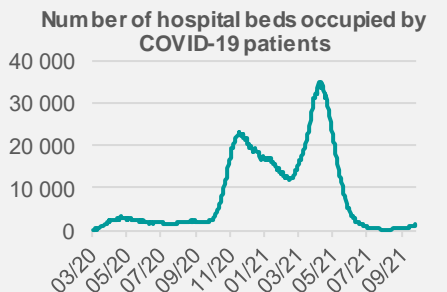

# Credit Agricole Covid-19 Dashboard - Poland

Status at 24/9/2021

Total cases: 2902591    New cases: 917

Deaths: 75571    New deaths: 20

Source: Ministry of Health, Credit Agricole