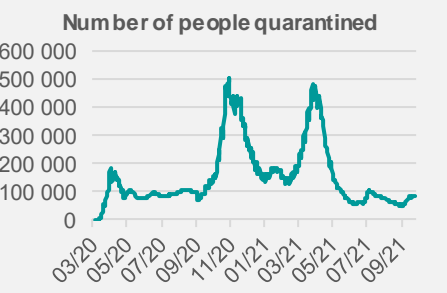

# Credit Agricole Covid-19 Dashboard - Poland

Status at 24/9/2021

Total cases: 2902591    New cases: 917

Deaths: 75571    New deaths: 20

Source: Ministry of Health, Credit Agricole

## New cases of COVID-19 per 1 000 000 inhabitants (1-week moving average)