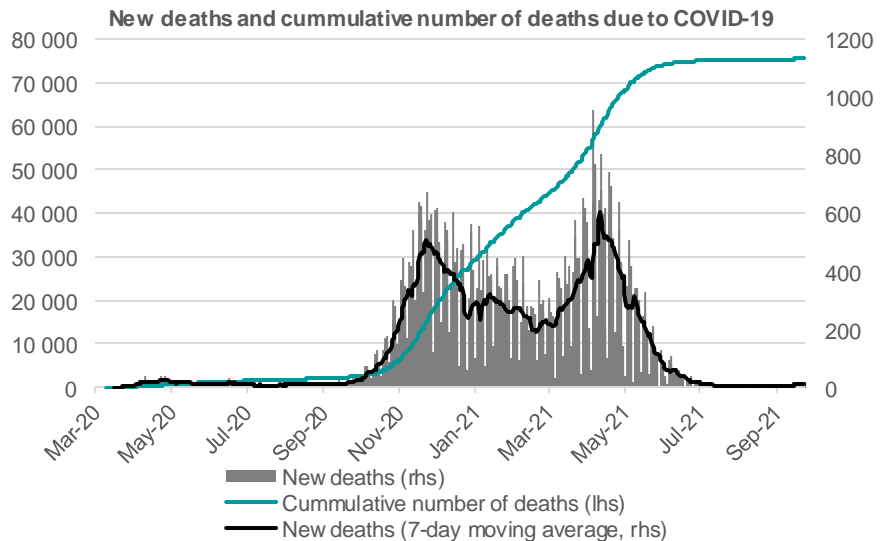

# Credit Agricole Covid-19 Dashboard - Poland

Status at 24/9/2021

Total cases: 2902591    New cases: 917

Deaths: 75571    New deaths: 20

Source: Ministry of Health, Credit Agricole

## New cases of COVID-19 per 1 000 000 inhabitants (1-week moving average)