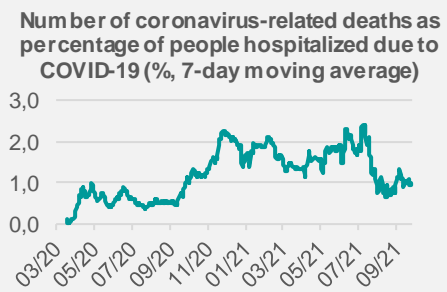

# Credit Agricole Covid-19 Dashboard - Poland

Status at 24/9/2021

Total cases: 2902591    New cases: 917

Deaths: 75571    New deaths: 20

Source: Ministry of Health, Credit Agricole