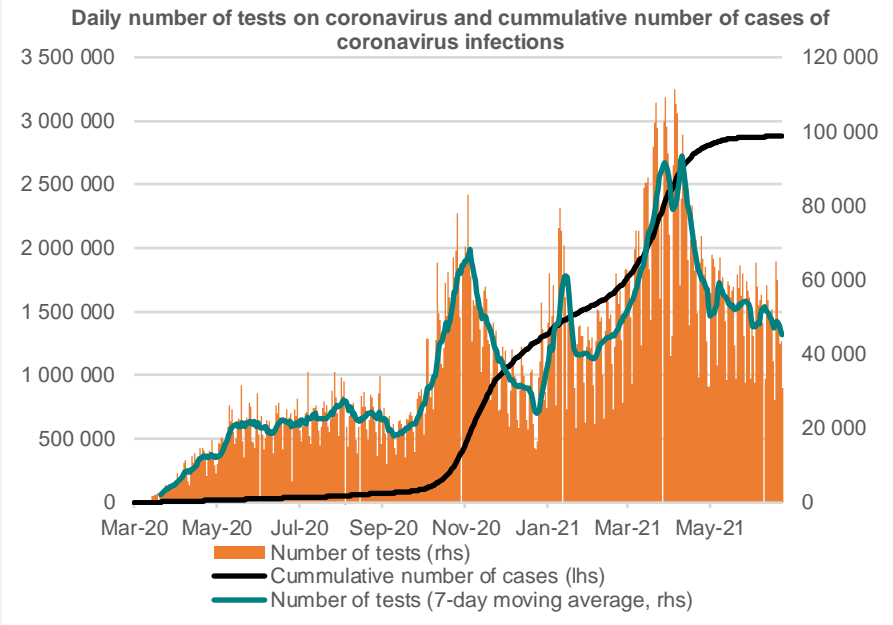

Credit Agricole Covid-19 Dashboard - Poland

Status at 25/6/2021

Total cases: 2879569 New cases: 100 First doses of vaccines: 16548812

Deaths: 74974 New deaths: 21

Source: Ministry of Health, Credit Agricole

Credit Agricole Covid-19 Dashboard - World

New cases of COVID-19 per 1 000 000 inhabitants (1-week moving average)

Share of people who received at least one dose of COVID-19 vaccine (%)

Source: Our World In Data, Credit Agricole