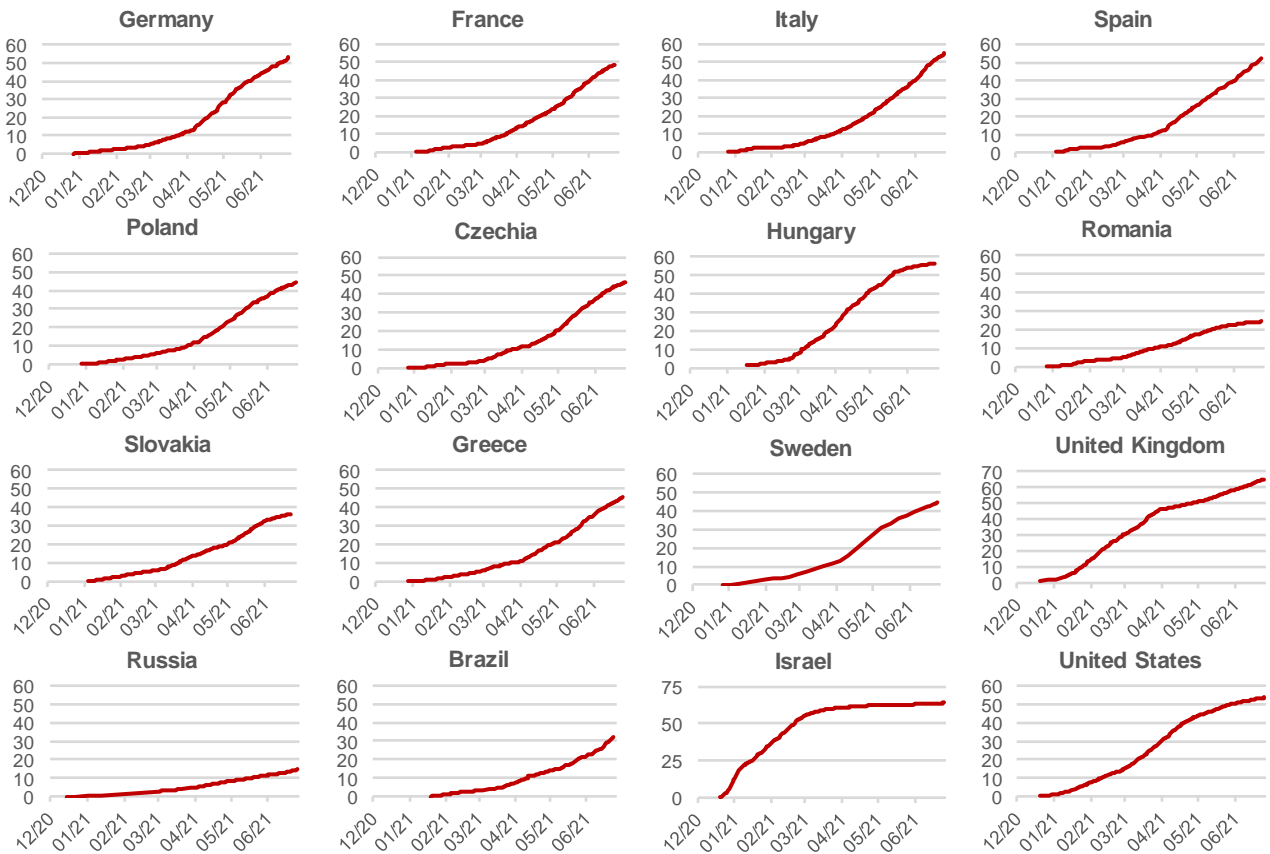

Credit Agricole Covid-19 Dashboard - Poland

Status at 25/6/2021

Total cases: 2879569 New cases: 100 First doses of vaccines: 16548812

Deaths: 74974 New deaths: 21

Source: Ministry of Health, Credit Agricole

Credit Agricole Covid-19 Dashboard - World

New cases of COVID-19 per 1 000 000 inhabitants (1-week moving average)

Share of people who received at least one dose of COVID-19 vaccine (%)

Source: Our World In Data, Credit Agricole