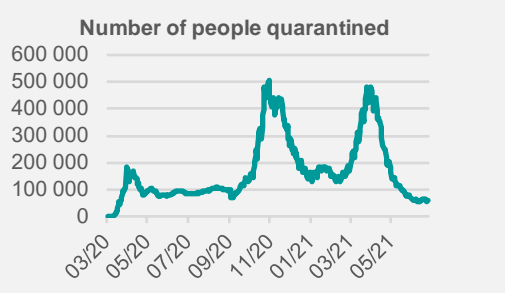

Credit Agricole Covid-19 Dashboard - Poland

Status at 25/6/2021

Total cases: 2879569 New cases: 100 First doses of vaccines: 16548812

Deaths: 74974 New deaths: 21

Source: Ministry of Health, Credit Agricole

Credit Agricole Covid-19 Dashboard - World

New cases of COVID-19 per 1 000 000 inhabitants (1-week moving average)

Share of people who received at least one dose of COVID-19 vaccine (%)

Source: Our World In Data, Credit Agricole