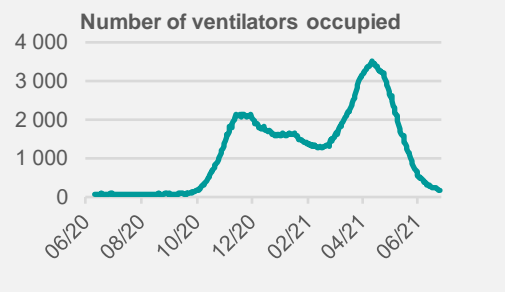

Credit Agricole Covid-19 Dashboard - Poland

Status at 25/6/2021

Total cases: 2879569 New cases: 100 First doses of vaccines: 16548812

Deaths: 74974 New deaths: 21

Source: Ministry of Health, Credit Agricole

Credit Agricole Covid-19 Dashboard - World

New cases of COVID-19 per 1 000 000 inhabitants (1-week moving average)

Share of people who received at least one dose of COVID-19 vaccine (%)

Source: Our World In Data, Credit Agricole