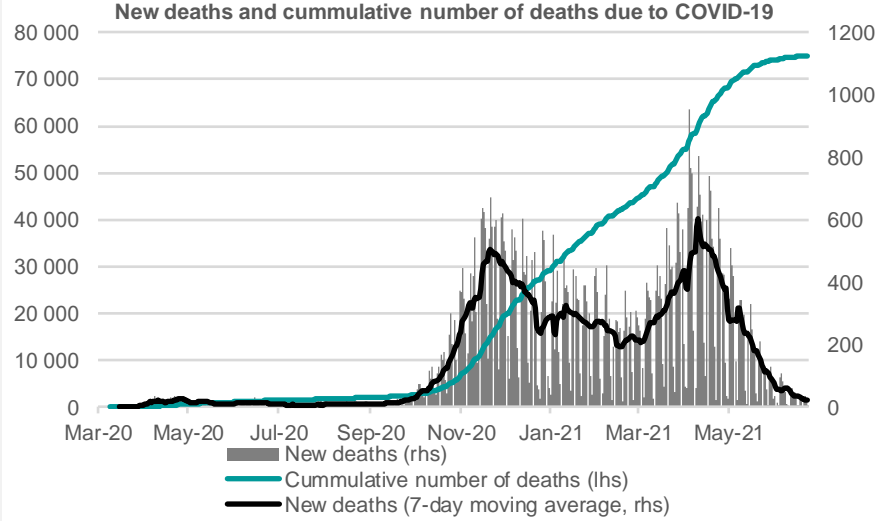

Credit Agricole Covid-19 Dashboard - Poland

Status at 25/6/2021

Total cases: 2879569 New cases: 100 First doses of vaccines: 16548812

Deaths: 74974 New deaths: 21

Source: Ministry of Health, Credit Agricole

Credit Agricole Covid-19 Dashboard - World

New cases of COVID-19 per 1 000 000 inhabitants (1-week moving average)

Share of people who received at least one dose of COVID-19 vaccine (%)

Source: Our World In Data, Credit Agricole