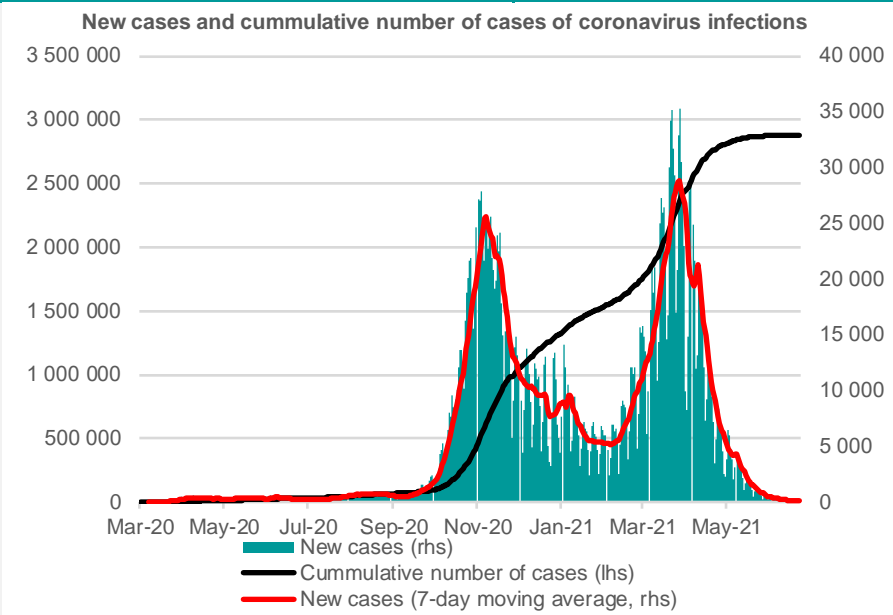

Credit Agricole Covid-19 Dashboard - Poland

Status at 25/6/2021

Total cases: 2879569 New cases: 100 First doses of vaccines: 16548812

Deaths: 74974 New deaths: 21

Source: Ministry of Health, Credit Agricole

Credit Agricole Covid-19 Dashboard - World

New cases of COVID-19 per 1 000 000 inhabitants (1-week moving average)

Share of people who received at least one dose of COVID-19 vaccine (%)

Source: Our World In Data, Credit Agricole