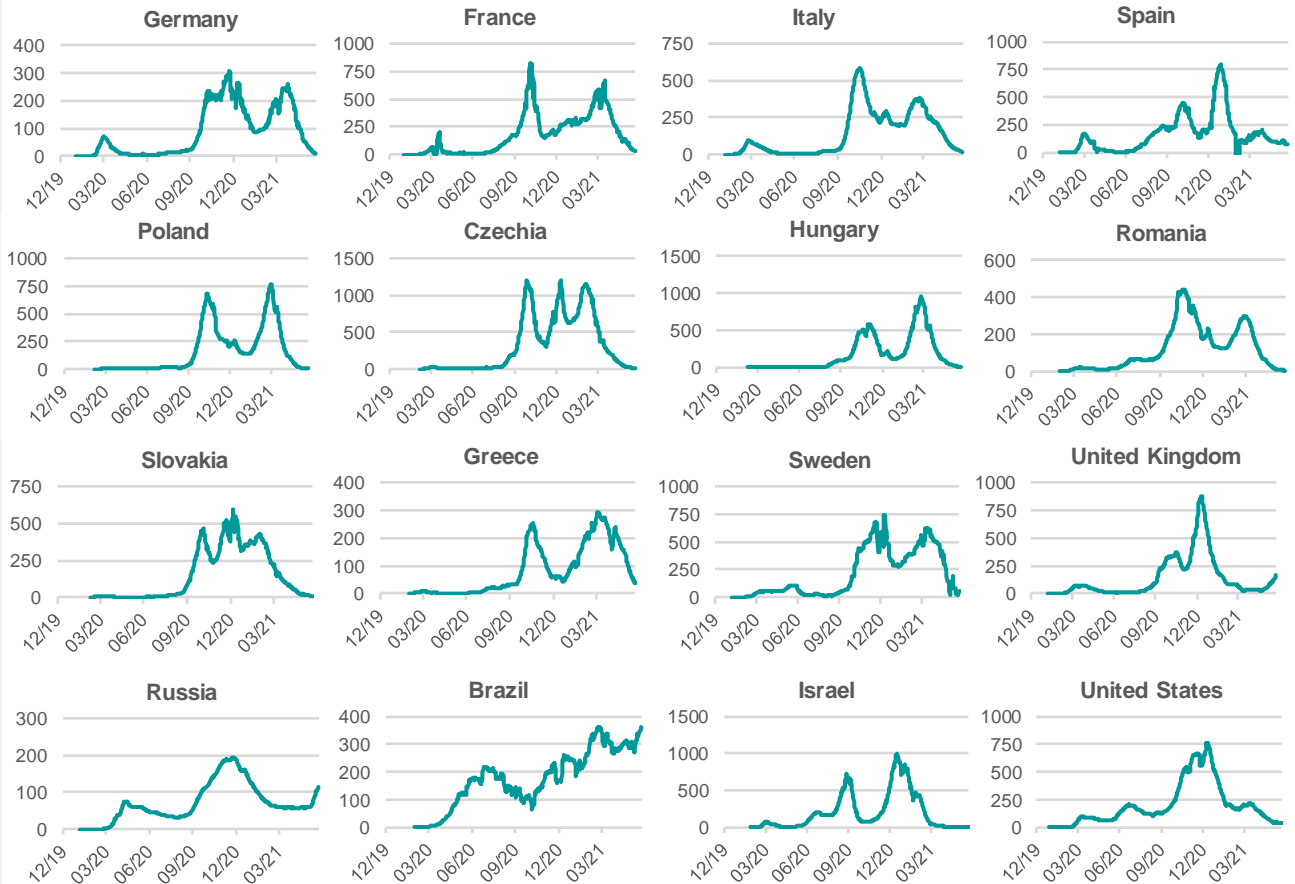

Credit Agricole Covid-19 Dashboard - Poland

Status at 25/6/2021

Total cases: 2879569 New cases: 100 First doses of vaccines: 16548812

Deaths: 74974 New deaths: 21

Source: Ministry of Health, Credit Agricole

Credit Agricole Covid-19 Dashboard - World

New cases of COVID-19 per 1 000 000 inhabitants (1-week moving average)

Share of people who received at least one dose of COVID-19 vaccine (%)

Source: Our World In Data, Credit Agricole