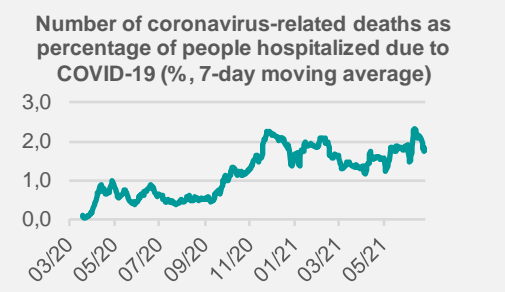

Credit Agricole Covid-19 Dashboard - Poland

Status at 25/6/2021

Total cases: 2879569 New cases: 100 First doses of vaccines: 16548812

Deaths: 74974 New deaths: 21

Source: Ministry of Health, Credit Agricole

Credit Agricole Covid-19 Dashboard - World

New cases of COVID-19 per 1 000 000 inhabitants (1-week moving average)

Share of people who received at least one dose of COVID-19 vaccine (%)

Source: Our World In Data, Credit Agricole