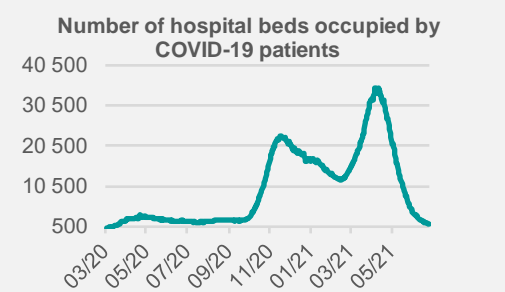

Credit Agricole Covid-19 Dashboard - Poland

Status at 25/6/2021

Total cases: 2879569 New cases: 100 First doses of vaccines: 16548812

Deaths: 74974 New deaths: 21

Source: Ministry of Health, Credit Agricole

Credit Agricole Covid-19 Dashboard - World

New cases of COVID-19 per 1 000 000 inhabitants (1-week moving average)

Share of people who received at least one dose of COVID-19 vaccine (%)

Source: Our World In Data, Credit Agricole