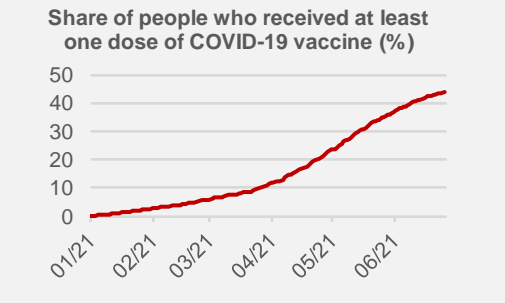

Credit Agricole Covid-19 Dashboard - Poland

Status at 25/6/2021

Total cases: 2879569 New cases: 100 First doses of vaccines: 16548812

Deaths: 74974 New deaths: 21

Source: Ministry of Health, Credit Agricole

Credit Agricole Covid-19 Dashboard - World

New cases of COVID-19 per 1 000 000 inhabitants (1-week moving average)

Share of people who received at least one dose of COVID-19 vaccine (%)

Source: Our World In Data, Credit Agricole