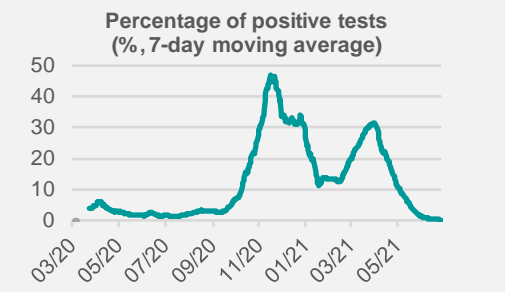

Credit Agricole Covid-19 Dashboard - Poland

Status at 25/6/2021

Total cases: 2879569 New cases: 100 First doses of vaccines: 16548812

Deaths: 74974 New deaths: 21

Source: Ministry of Health, Credit Agricole

Credit Agricole Covid-19 Dashboard - World

New cases of COVID-19 per 1 000 000 inhabitants (1-week moving average)

Share of people who received at least one dose of COVID-19 vaccine (%)

Source: Our World In Data, Credit Agricole