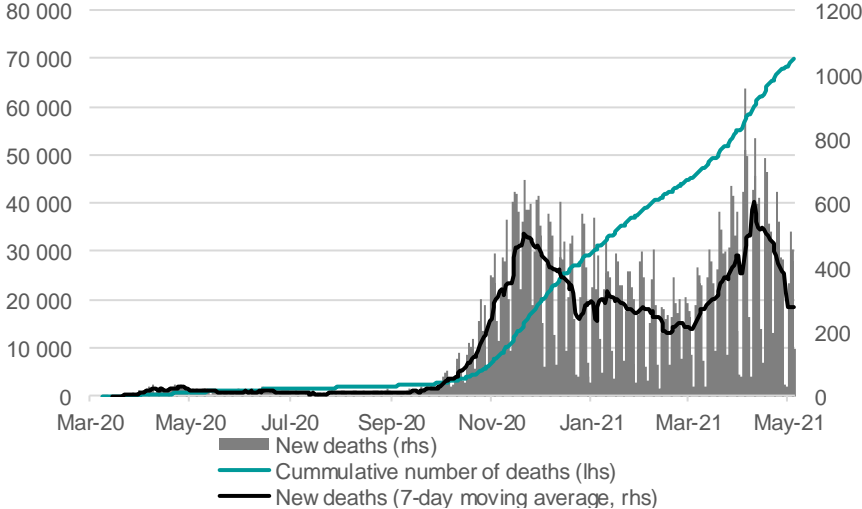

Number of coronavirus-related deaths as percentage of people hospitalized due to COVID-19 (% , 7-day moving average)

Number of people quarantined

Daily number of tests on coronavirus and cummulative number of cases of coronavirus infections

Percentage of positive tests (% , 7-day moving average)

Number of hospital beds occupied by COVID-19 patients

Number of ventilators occupied

New deaths and cummulative number of deaths due to COVID-19

COVID-19 vaccine doses administered per 100 people