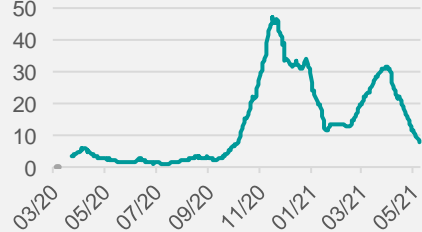

Number of coronavirus-related deaths as percentage of people hospitalized due to COVID-19 (% , 7-day moving average)

Number of people quarantined

Daily number of tests on coronavirus and cummulative number of cases of coronavirus infections

Percentage of positive tests (% , 7-day moving average)

Number of hospital beds occupied by COVID-19 patients

Number of ventilators occupied

New deaths and cummulative number of deaths due to COVID-19

COVID-19 vaccine doses administered per 100 people