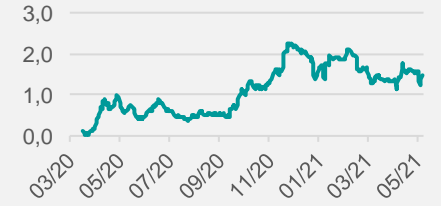

# Credit Agricole Covid-19 Dashboard - Poland

Status at 7/5/2021

Total cases: 2829196

New cases: 4765

Vaccine doses (total): 13567829

Deaths: 69866

New deaths: 421

New cases and cummulative number of cases of coronavirus infections

Number of coronavirus-related deaths as percentage of people hospitalized due to COVID-19 (% , 7-day moving average)

Number of people quarantined

Daily number of tests on coronavirus and cummulative number of cases of coronavirus infections