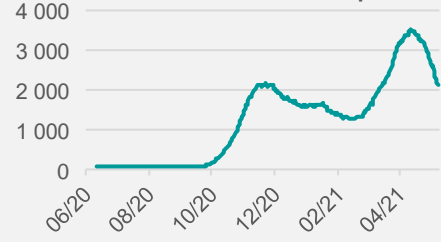

Number of coronavirus-related deaths as percentage of people hospitalized due to COVID-19 (% , 7-day moving average)

Number of people quarantined

Daily number of tests on coronavirus and cummulative number of cases of coronavirus infections

Percentage of positive tests (% , 7-day moving average)

Number of hospital beds occupied by COVID-19 patients

Number of ventilators occupied

New deaths and cummulative number of deaths due to COVID-19

COVID-19 vaccine doses administered per 100 people