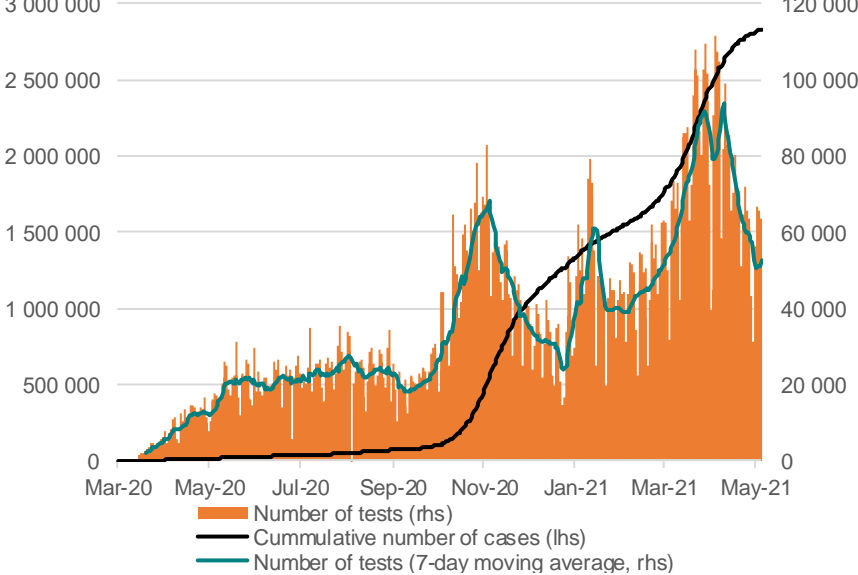

# Credit Agricole Covid-19 Dashboard - Poland

Status at 7/5/2021

Total cases: 2829196

New cases: 4765

Vaccine doses (total): 13567829

Deaths: 69866

New deaths: 421

New cases and cummulative number of cases of coronavirus infections

Number of coronavirus-related deaths as percentage of people hospitalized due to COVID-19 (% , 7-day moving average)

Number of people quarantined

Daily number of tests on coronavirus and cummulative number of cases of coronavirus infections

Percentage of positive tests (% , 7-day moving average)

Number of hospital beds occupied by COVID-19 patients

Number of ventilators occupied

New deaths and cummulative number of deaths due to COVID-19

COVID-19 vaccine doses administered per 100 people