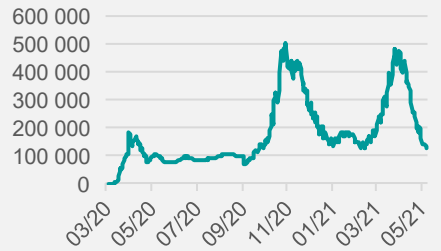

# Credit Agricole Covid-19 Dashboard - Poland

Status at 7/5/2021

Total cases: 2829196

New cases: 4765

Vaccine doses (total): 13567829

Deaths: 69866

New deaths: 421

New cases and cummulative number of cases of coronavirus infections

Number of coronavirus-related deaths as percentage of people hospitalized due to COVID-19 (% , 7-day moving average)

Number of people quarantined

Daily number of tests on coronavirus and cummulative number of cases of coronavirus infections