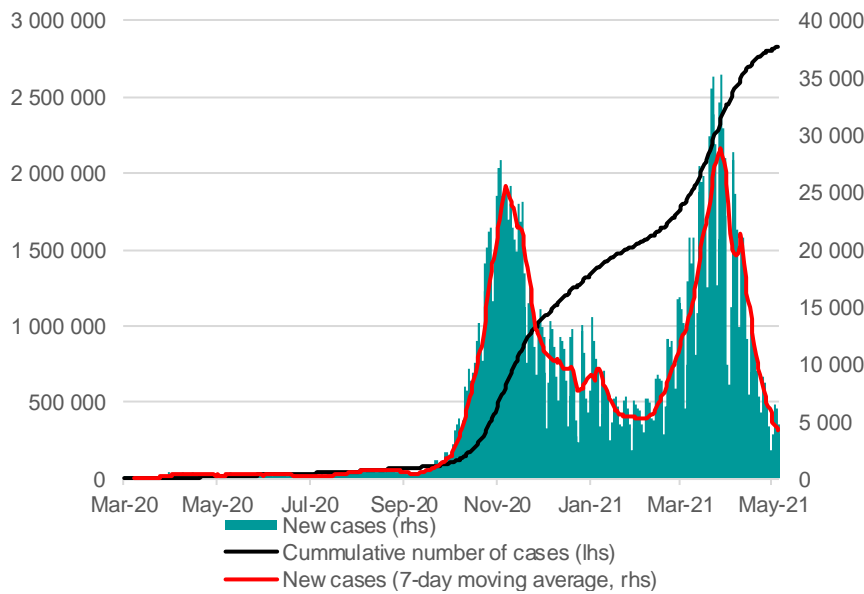

# Credit Agricole Covid-19 Dashboard - Poland

Status at 7/5/2021

Total cases: 2829196

New cases: 4765

Vaccine doses (total): 13567829

Deaths: 69866

New deaths: 421

New cases and cummulative number of cases of coronavirus infections

Number of coronavirus-related deaths as percentage of people hospitalized due to COVID-19 (% , 7-day moving average)

Number of people quarantined

Daily number of tests on coronavirus and cummulative number of cases of coronavirus infections

Percentage of positive tests (% , 7-day moving average)

Number of hospital beds occupied by COVID-19 patients

Number of ventilators occupied

New deaths and cummulative number of deaths due to COVID-19

COVID-19 vaccine doses administered per 100 people