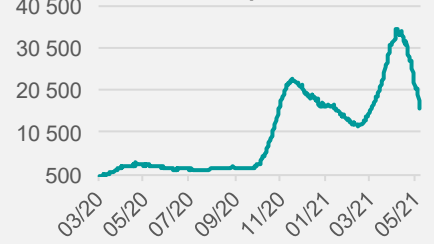

Number of coronavirus-related deaths as percentage of people hospitalized due to COVID-19 (% , 7-day moving average)

Number of people quarantined

Daily number of tests on coronavirus and cummulative number of cases of coronavirus infections

Percentage of positive tests (% , 7-day moving average)

Number of hospital beds occupied by COVID-19 patients

Number of ventilators occupied

New deaths and cummulative number of deaths due to COVID-19

COVID-19 vaccine doses administered per 100 people