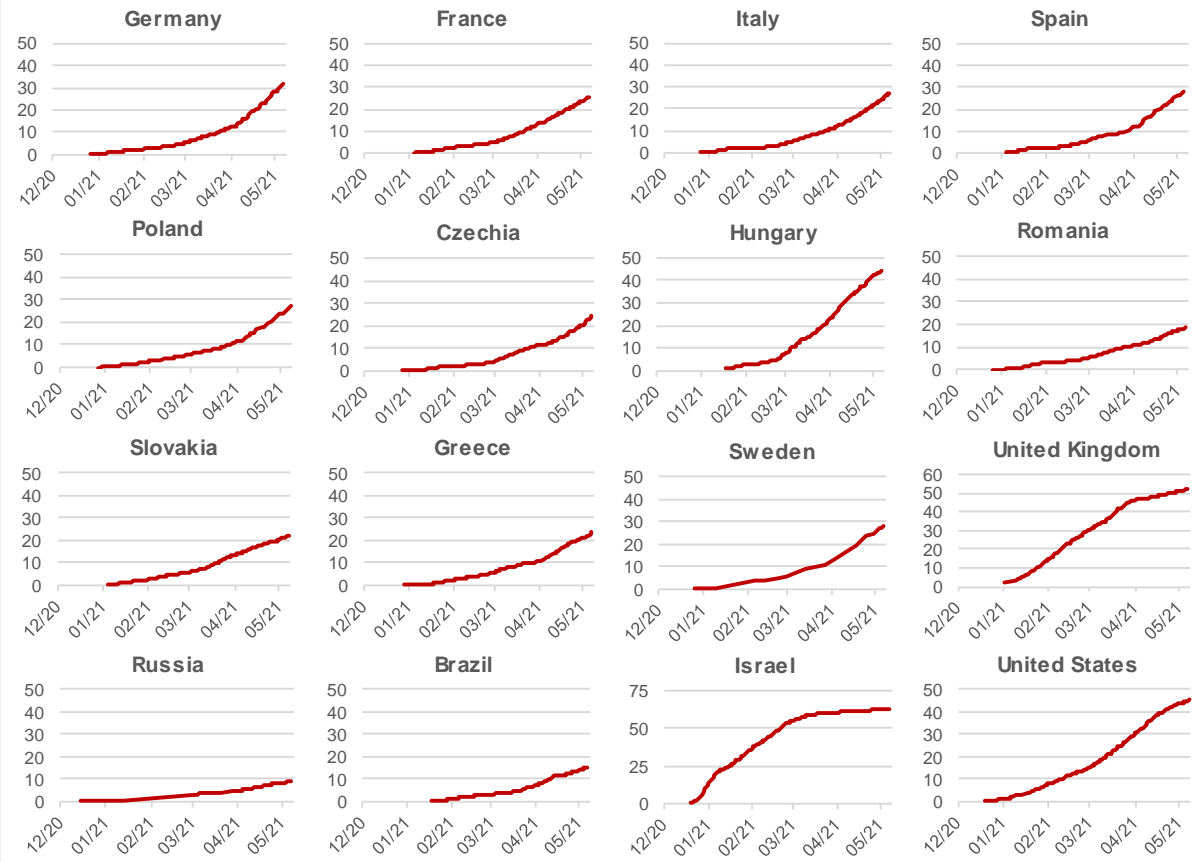

Share of people who received at least one dose of COVID-19 vaccine (%)

Source: Our World In Data, Credit Agricole