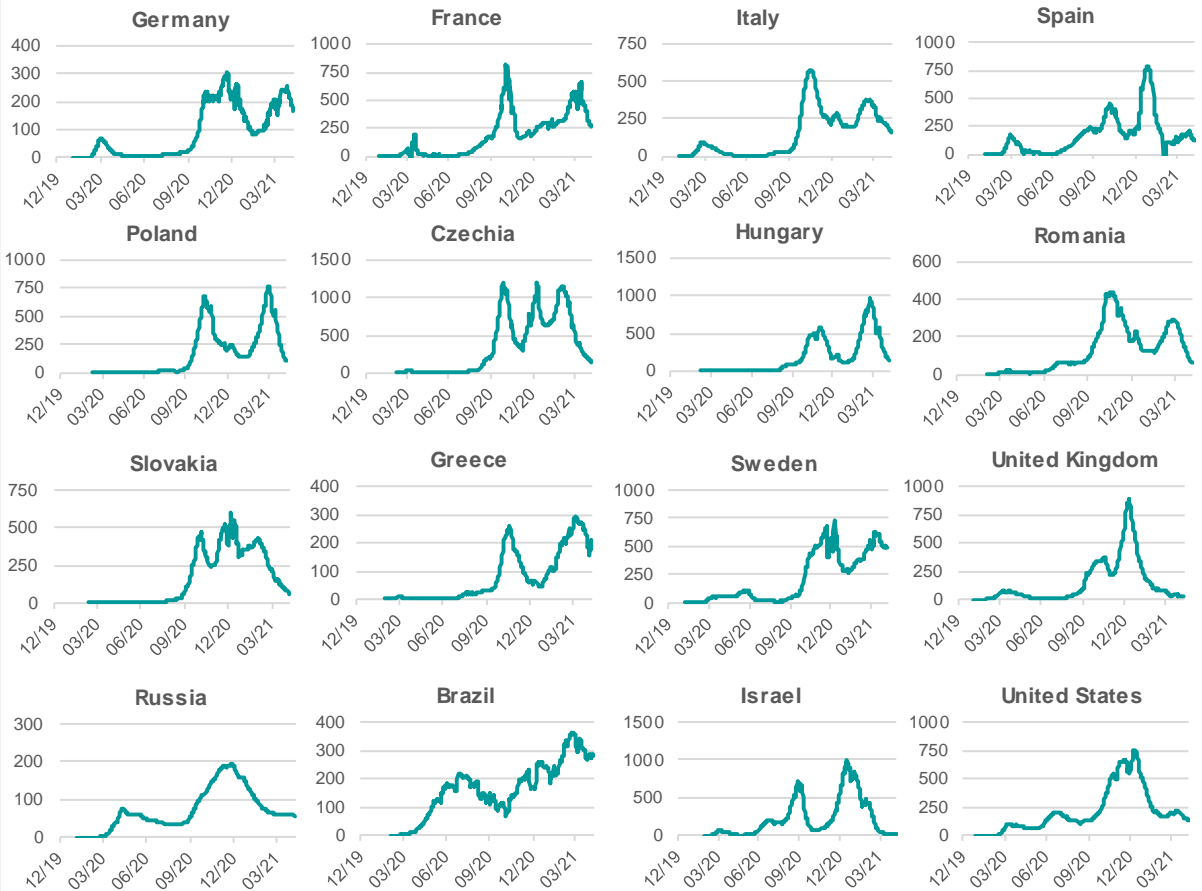

Number of coronavirus-related deaths as percentage of people hospitalized due to COVID-19 (% , 7-day moving average)

Number of people quarantined

Daily number of tests on coronavirus and cummulative number of cases of coronavirus infections

Percentage of positive tests (% , 7-day moving average)

Number of hospital beds occupied by COVID-19 patients

Number of ventilators occupied

New deaths and cummulative number of deaths due to COVID-19

COVID-19 vaccine doses administered per 100 people

## New cases of COVID-19 per 1 000 000 inhabitants (1-week moving average)