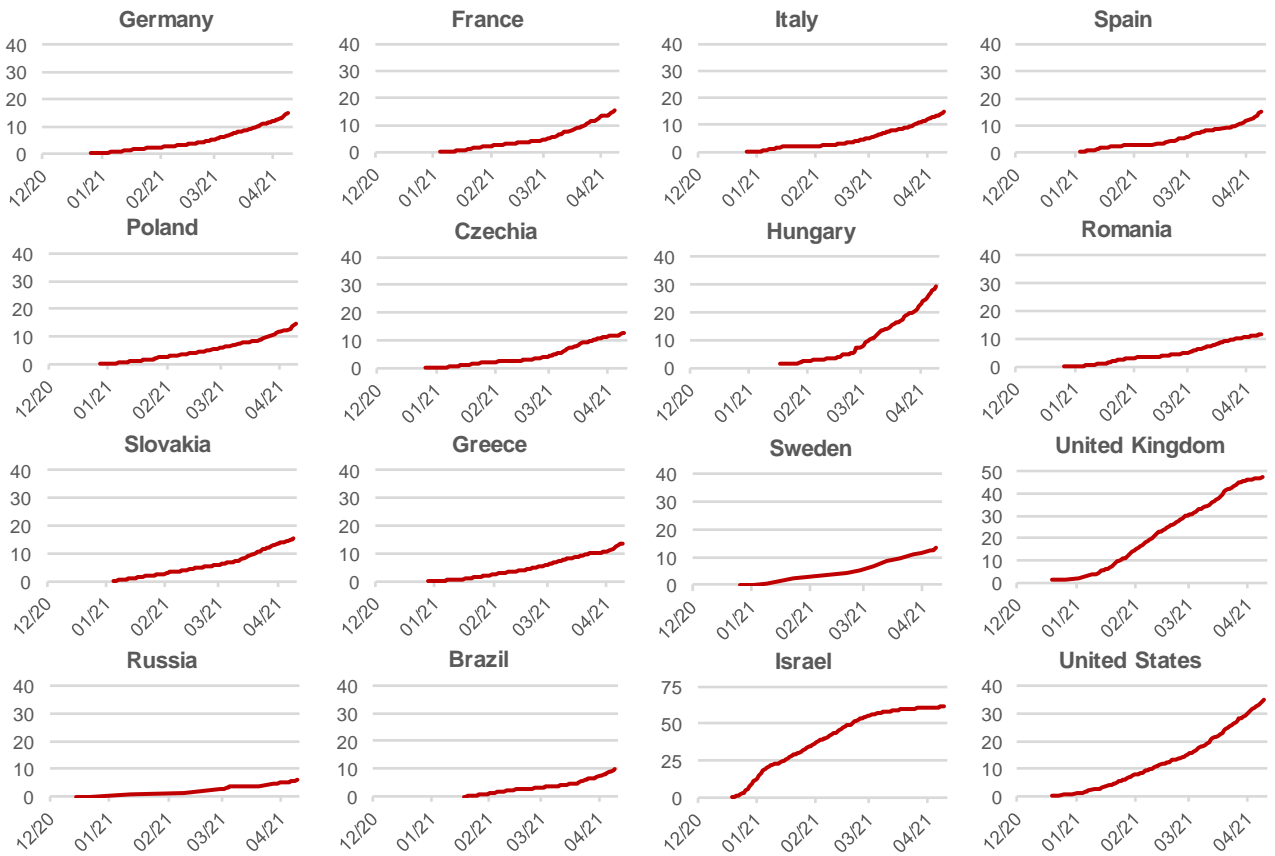

Credit Agricole Covid-19 Dashboard - Poland

Status at 9/4/2021

Total cases: 2552898	New cases: 24856	Vaccine doses (total): 7485164
Deaths: 58176	New deaths: 749	

Source: Ministry of Health, Credit Agricole

Credit Agricole Covid-19 Dashboard - World

New cases of COVID-19 per 1 000 000 inhabitants (1 week moving average)

Share of people who received at least one dose of COVID-19 vaccine (%)

Source: Our World In Data, Credit Agricole