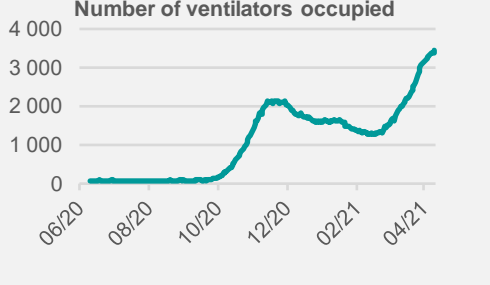

Credit Agricole Covid-19 Dashboard - Poland

Status at 9/4/2021

Total cases: 2552898	New cases: 24856	Vaccine doses (total): 7485164
Deaths: 58176	New deaths: 749	

Source: Ministry of Health, Credit Agricole

Credit Agricole Covid-19 Dashboard - World

New cases of COVID-19 per 1 000 000 inhabitants (1 week moving average)

Share of people who received at least one dose of COVID-19 vaccine (%)

Source: Our World In Data, Credit Agricole