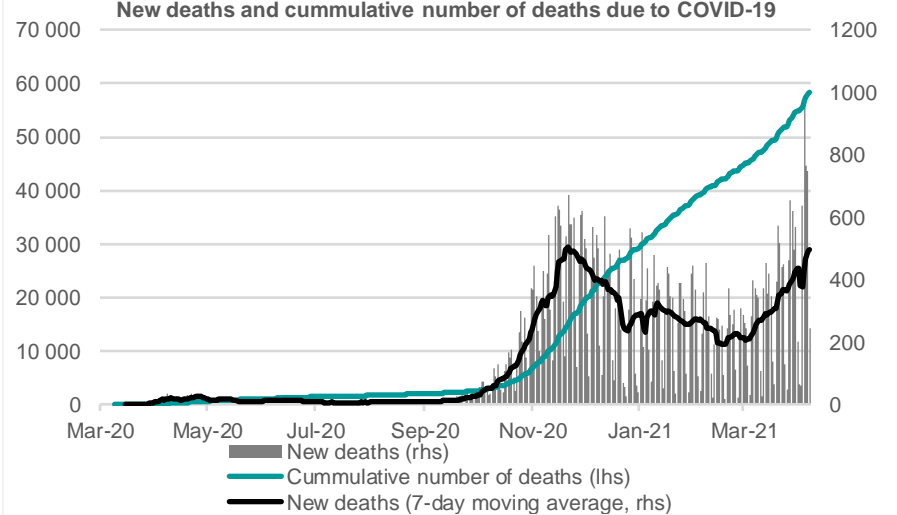

Credit Agricole Covid-19 Dashboard - Poland

Status at 9/4/2021

Total cases: 2552898	New cases: 24856	Vaccine doses (total): 7485164
Deaths: 58176	New deaths: 749	

Source: Ministry of Health, Credit Agricole

Credit Agricole Covid-19 Dashboard - World

New cases of COVID-19 per 1 000 000 inhabitants (1 week moving average)

Share of people who received at least one dose of COVID-19 vaccine (%)

Source: Our World In Data, Credit Agricole