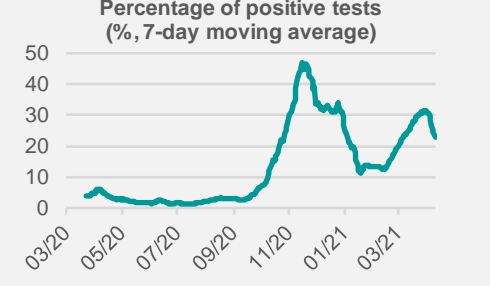

Credit Agricole Covid-19 Dashboard - Poland

Status at 9/4/2021

Total cases: 2552898	New cases: 24856	Vaccine doses (total): 7485164
Deaths: 58176	New deaths: 749	

Source: Ministry of Health, Credit Agricole

Credit Agricole Covid-19 Dashboard - World

New cases of COVID-19 per 1 000 000 inhabitants (1 week moving average)

Share of people who received at least one dose of COVID-19 vaccine (%)

Source: Our World In Data, Credit Agricole