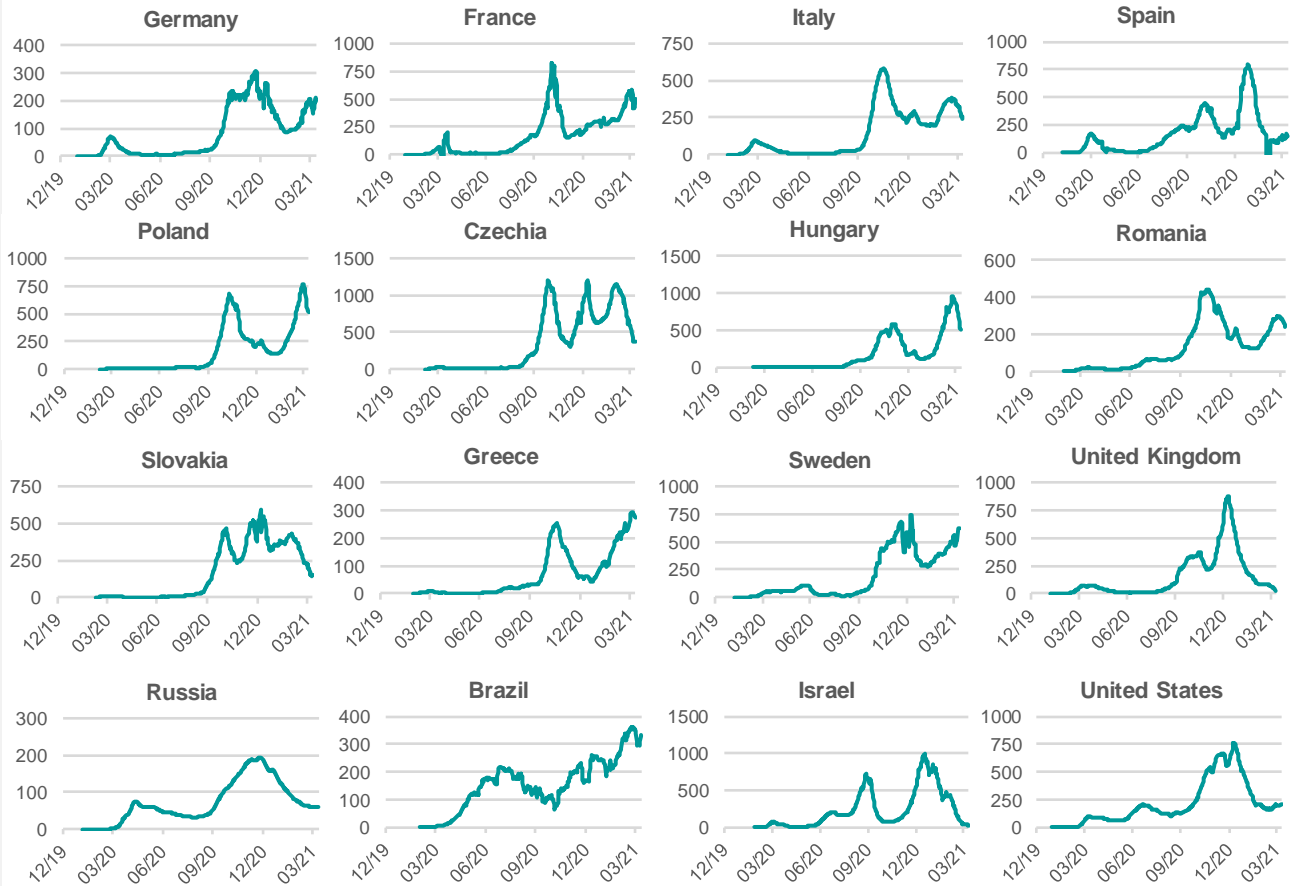

Credit Agricole Covid-19 Dashboard - Poland

Status at 9/4/2021

Total cases: 2552898	New cases: 24856	Vaccine doses (total): 7485164
Deaths: 58176	New deaths: 749	

Source: Ministry of Health, Credit Agricole

Credit Agricole Covid-19 Dashboard - World

New cases of COVID-19 per 1 000 000 inhabitants (1 week moving average)

Share of people who received at least one dose of COVID-19 vaccine (%)

Source: Our World In Data, Credit Agricole