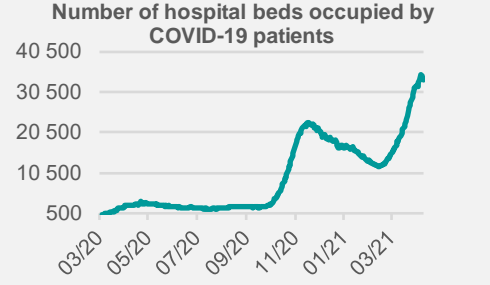

Credit Agricole Covid-19 Dashboard - Poland

Status at 9/4/2021

Total cases: 2552898	New cases: 24856	Vaccine doses (total): 7485164
Deaths: 58176	New deaths: 749	

Source: Ministry of Health, Credit Agricole

Credit Agricole Covid-19 Dashboard - World

New cases of COVID-19 per 1 000 000 inhabitants (1 week moving average)

Share of people who received at least one dose of COVID-19 vaccine (%)

Source: Our World In Data, Credit Agricole