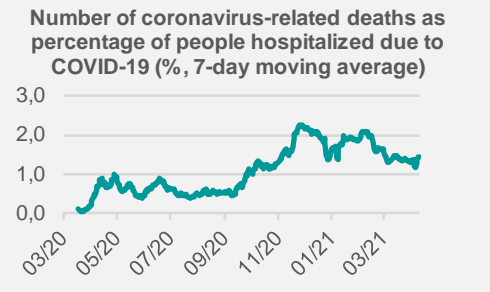

Credit Agricole Covid-19 Dashboard - Poland

Status at 9/4/2021

Total cases: 2552898	New cases: 24856	Vaccine doses (total): 7485164
Deaths: 58176	New deaths: 749	

Source: Ministry of Health, Credit Agricole

Credit Agricole Covid-19 Dashboard - World

New cases of COVID-19 per 1 000 000 inhabitants (1 week moving average)

Share of people who received at least one dose of COVID-19 vaccine (%)

Source: Our World In Data, Credit Agricole