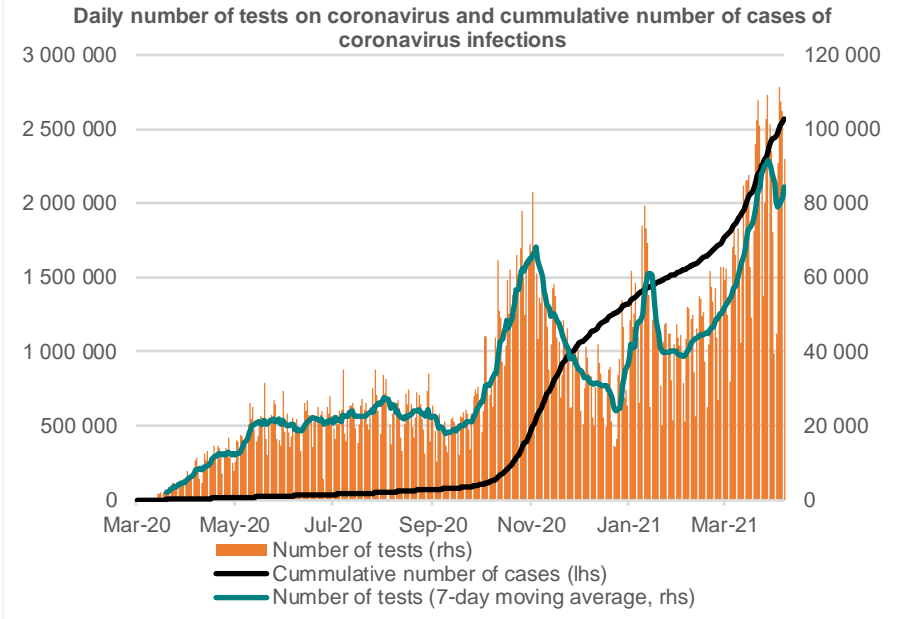

Credit Agricole Covid-19 Dashboard - Poland

Status at 9/4/2021

Total cases: 2552898	New cases: 24856	Vaccine doses (total): 7485164
Deaths: 58176	New deaths: 749	

Source: Ministry of Health, Credit Agricole

Credit Agricole Covid-19 Dashboard - World

New cases of COVID-19 per 1 000 000 inhabitants (1 week moving average)

Share of people who received at least one dose of COVID-19 vaccine (%)

Source: Our World In Data, Credit Agricole