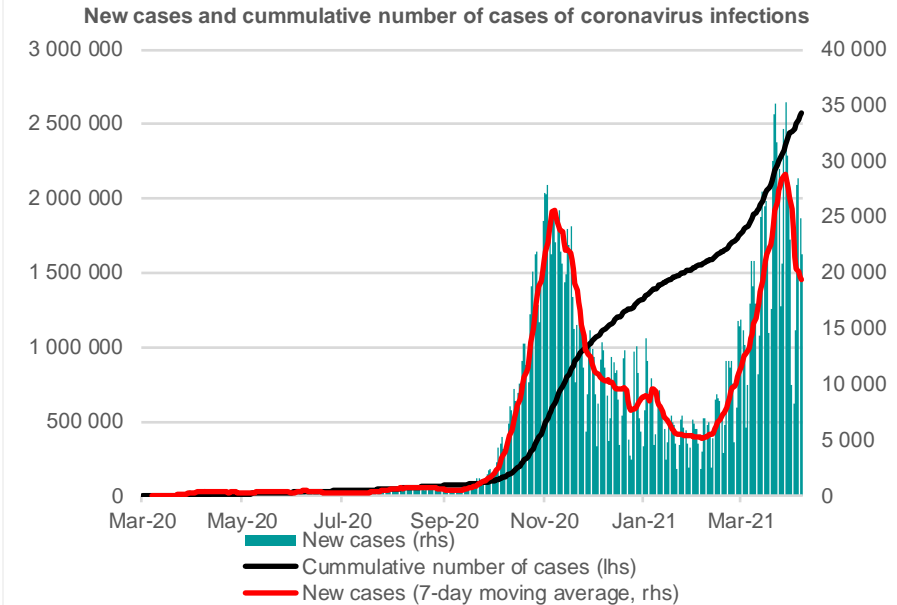

Credit Agricole Covid-19 Dashboard - Poland

Status at 9/4/2021

Total cases: 2552898	New cases: 24856	Vaccine doses (total): 7485164
Deaths: 58176	New deaths: 749	

Source: Ministry of Health, Credit Agricole

Credit Agricole Covid-19 Dashboard - World

New cases of COVID-19 per 1 000 000 inhabitants (1 week moving average)

Share of people who received at least one dose of COVID-19 vaccine (%)

Source: Our World In Data, Credit Agricole