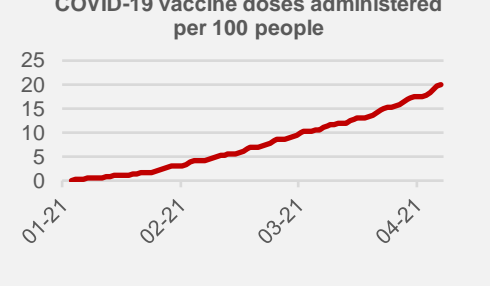

Credit Agricole Covid-19 Dashboard - Poland

Status at 9/4/2021

Total cases: 2552898	New cases: 24856	Vaccine doses (total): 7485164
Deaths: 58176	New deaths: 749	

Source: Ministry of Health, Credit Agricole

Credit Agricole Covid-19 Dashboard - World

New cases of COVID-19 per 1 000 000 inhabitants (1 week moving average)

Share of people who received at least one dose of COVID-19 vaccine (%)

Source: Our World In Data, Credit Agricole