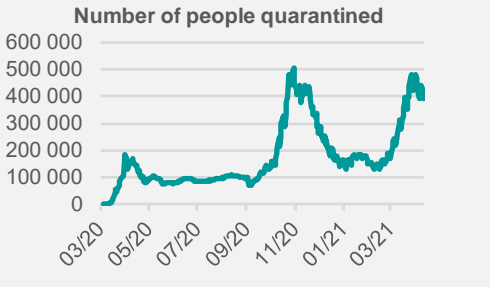

Credit Agricole Covid-19 Dashboard - Poland

Status at 9/4/2021

Total cases: 2552898	New cases: 24856	Vaccine doses (total): 7485164
Deaths: 58176	New deaths: 749	

Source: Ministry of Health, Credit Agricole

Credit Agricole Covid-19 Dashboard - World

New cases of COVID-19 per 1 000 000 inhabitants (1 week moving average)

Share of people who received at least one dose of COVID-19 vaccine (%)

Source: Our World In Data, Credit Agricole