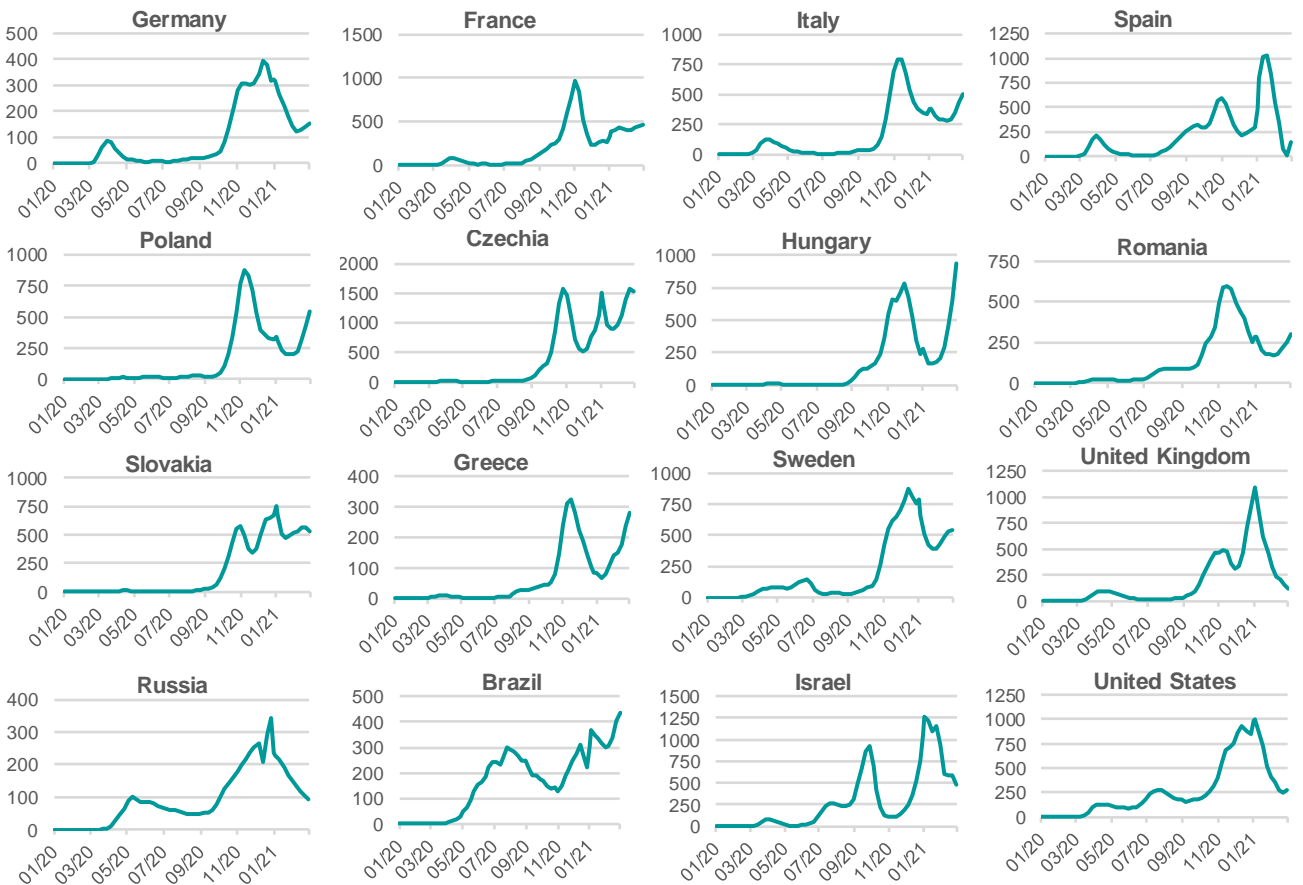

Number of coronavirus-related deaths as percentage of people hospitalized due to COVID-19 (% , 7-day moving average)

Number of people quarantined

Percentage of positive tests (% , 7-day moving average)

Daily number of tests on coronavirus and cummulative number of cases of coronavirus infections

Number of hospital beds occupied by COVID-19 patients

New deaths and cummulative number of deaths due to COVID-19

Number of ventilators occupied

COVID-19 vaccine doses administered per 100 people

Source: Ministry of Health, Credit Agricole

Credit Agricole Covid-19 Dashboard - World

New cases of COVID-19 per 100 000 inhabitants in last 14 days

Share of people who received at least one dose of COVID-19 vaccine (%)

Source: European Centre for Disease Prevention and Control, Our World In Data, Credit Agricole