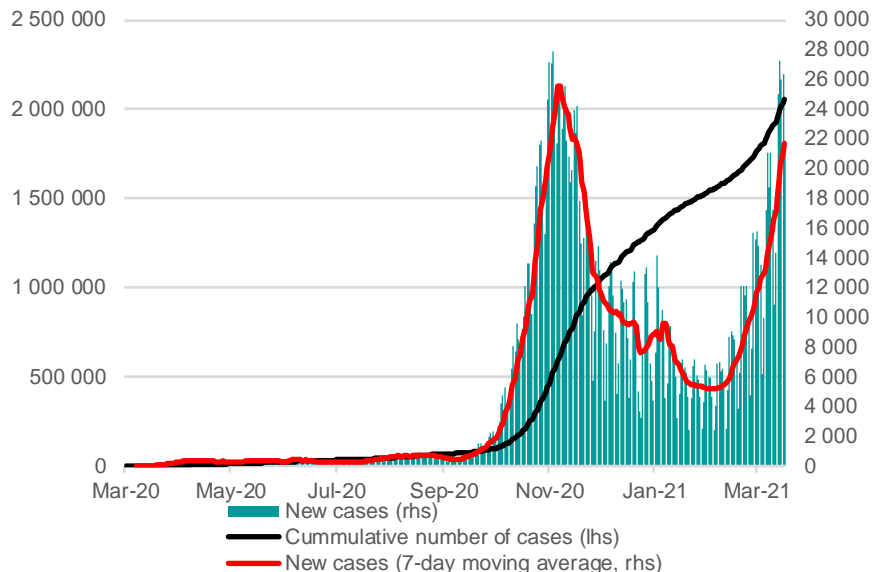

Credit Agricole Covid-19 Dashboard - Poland

Status at 19/3/2021

Total cases: 2036700 New cases: 26405 Vaccine doses (total): 4983494
 Deaths: 49159 New deaths: 349

New cases and cummulative number of cases of coronavirus infections

Number of coronavirus-related deaths as percentage of people hospitalized due to COVID-19 (% , 7-day moving average)

Number of people quarantined

Percentage of positive tests (% , 7-day moving average)

Daily number of tests on coronavirus and cummulative number of cases of coronavirus infections

Number of hospital beds occupied by COVID-19 patients

New deaths and cummulative number of deaths due to COVID-19

Number of ventilators occupied

COVID-19 vaccine doses administered per 100 people

Source: Ministry of Health, Credit Agricole