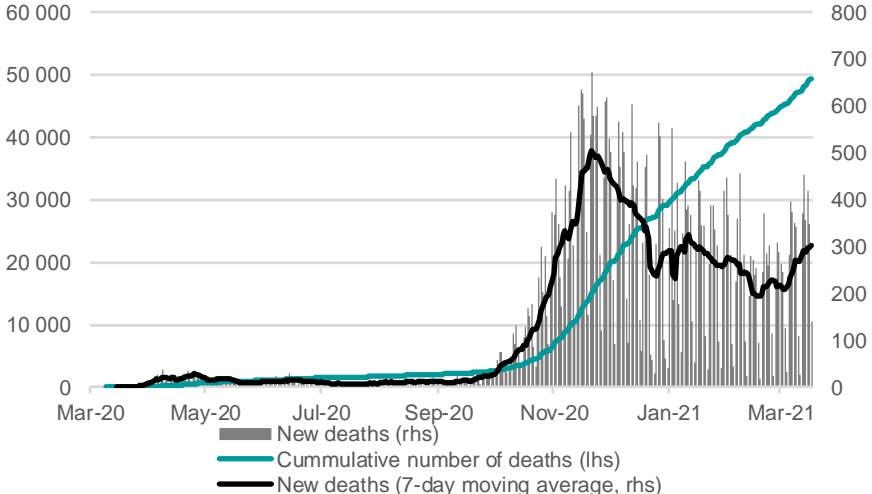

Credit Agricole Covid-19 Dashboard - Poland

Status at 19/3/2021

Total cases: 2036700 New cases: 26405 Vaccine doses (total): 4983494
 Deaths: 49159 New deaths: 349

New cases and cummulative number of cases of coronavirus infections

Number of coronavirus-related deaths as percentage of people hospitalized due to COVID-19 (% , 7-day moving average)

Number of people quarantined

Percentage of positive tests (% , 7-day moving average)

Daily number of tests on coronavirus and cummulative number of cases of coronavirus infections

Number of hospital beds occupied by COVID-19 patients

New deaths and cummulative number of deaths due to COVID-19

Number of ventilators occupied

COVID-19 vaccine doses administered per 100 people

Source: Ministry of Health, Credit Agricole