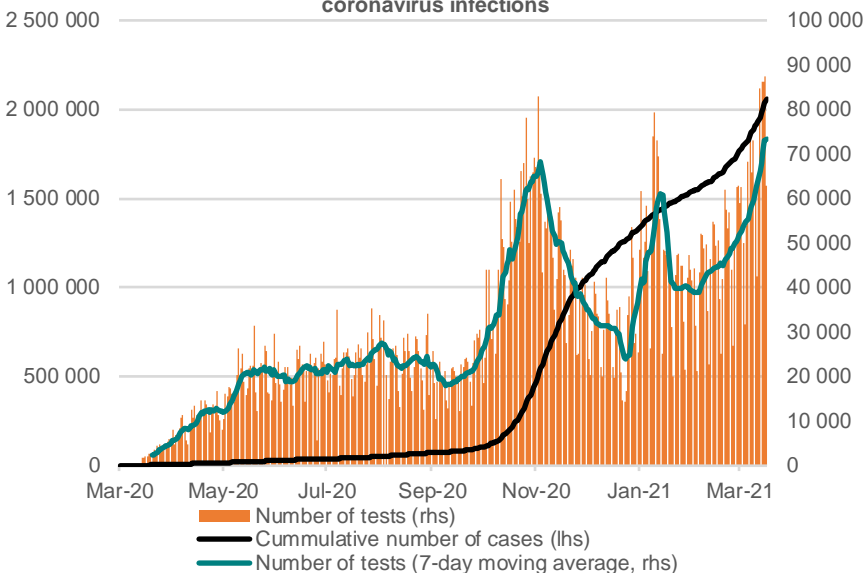

Credit Agricole Covid-19 Dashboard - Poland

Status at 19/3/2021

Total cases: 2036700 New cases: 26405 Vaccine doses (total): 4983494
 Deaths: 49159 New deaths: 349

New cases and cummulative number of cases of coronavirus infections

Number of coronavirus-related deaths as percentage of people hospitalized due to COVID-19 (% , 7-day moving average)

Number of people quarantined

Percentage of positive tests (% , 7-day moving average)

Daily number of tests on coronavirus and cummulative number of cases of coronavirus infections

Number of hospital beds occupied by COVID-19 patients

New deaths and cummulative number of deaths due to COVID-19

Number of ventilators occupied

COVID-19 vaccine doses administered per 100 people

Source: Ministry of Health, Credit Agricole

Credit Agricole Covid-19 Dashboard - World

New cases of COVID-19 per 100 000 inhabitants in last 14 days

Share of people who received at least one dose of COVID-19 vaccine (%)

Source: European Centre for Disease Prevention and Control, Our World In Data, Credit Agricole