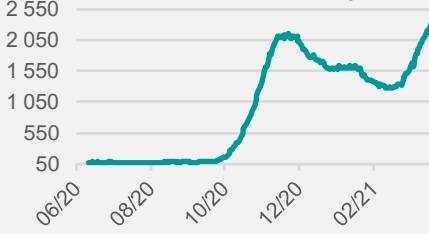

Number of ventilators occupied