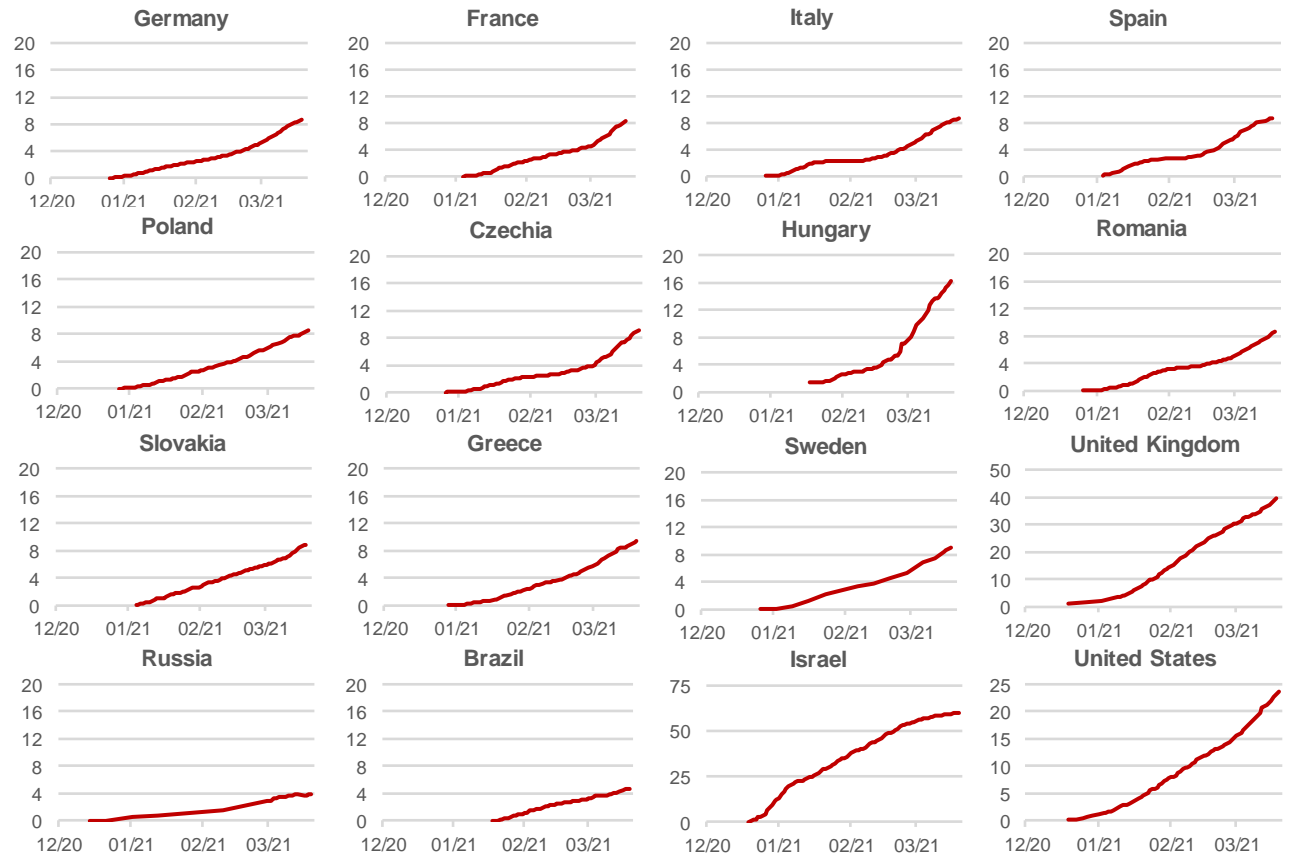

Number of coronavirus-related deaths as percentage of people hospitalized due to COVID-19 (% , 7-day moving average)

Number of people quarantined

Percentage of positive tests (% , 7-day moving average)

Daily number of tests on coronavirus and cummulative number of cases of coronavirus infections

Number of hospital beds occupied by COVID-19 patients

New deaths and cummulative number of deaths due to COVID-19

Number of ventilators occupied

COVID-19 vaccine doses administered per 100 people

Source: Ministry of Health, Credit Agricole

Credit Agricole Covid-19 Dashboard - World

New cases of COVID-19 per 100 000 inhabitants in last 14 days

Share of people who received at least one dose of COVID-19 vaccine (%)

Source: European Centre for Disease Prevention and Control, Our World In Data, Credit Agricole