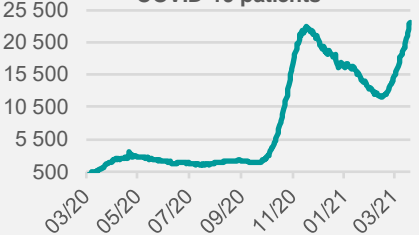

Number of coronavirus-related deaths as percentage of people hospitalized due to COVID-19 (% , 7-day moving average)

Number of people quarantined

Percentage of positive tests (% , 7-day moving average)

Daily number of tests on coronavirus and cummulative number of cases of coronavirus infections

Number of hospital beds occupied by COVID-19 patients

New deaths and cummulative number of deaths due to COVID-19

Number of ventilators occupied

COVID-19 vaccine doses administered per 100 people

Source: Ministry of Health, Credit Agricole