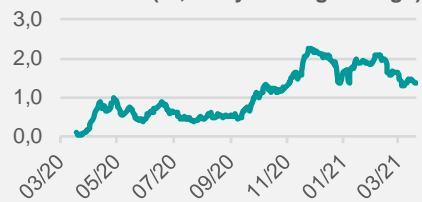

Credit Agricole Covid-19 Dashboard - Poland

Status at 19/3/2021

Total cases: 2036700 New cases: 26405 Vaccine doses (total): 4983494
 Deaths: 49159 New deaths: 349

New cases and cummulative number of cases of coronavirus infections

Number of coronavirus-related deaths as percentage of people hospitalized due to COVID-19 (% , 7-day moving average)

Number of people quarantined

Percentage of positive tests (% , 7-day moving average)

Daily number of tests on coronavirus and cummulative number of cases of coronavirus infections