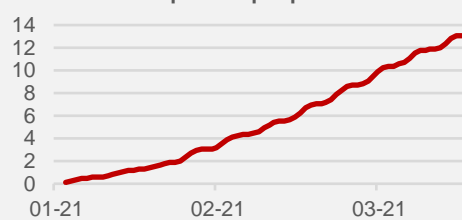

Number of coronavirus-related deaths as percentage of people hospitalized due to COVID-19 (% , 7-day moving average)

Number of people quarantined

Percentage of positive tests (% , 7-day moving average)

Daily number of tests on coronavirus and cummulative number of cases of coronavirus infections

Number of hospital beds occupied by COVID-19 patients

New deaths and cummulative number of deaths due to COVID-19

Number of ventilators occupied

COVID-19 vaccine doses administered per 100 people

Source: Ministry of Health, Credit Agricole

Credit Agricole Covid-19 Dashboard - World

New cases of COVID-19 per 100 000 inhabitants in last 14 days

Share of people who received at least one dose of COVID-19 vaccine (%)

Source: European Centre for Disease Prevention and Control, Our World In Data, Credit Agricole