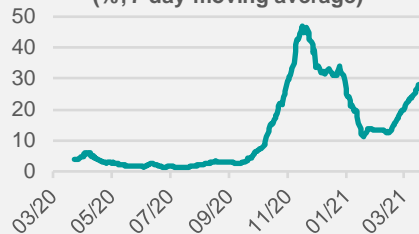

Credit Agricole Covid-19 Dashboard - Poland

Status at 19/3/2021

Total cases: 2036700 New cases: 26405 Vaccine doses (total): 4983494
 Deaths: 49159 New deaths: 349

New cases and cummulative number of cases of coronavirus infections

Number of coronavirus-related deaths as percentage of people hospitalized due to COVID-19 (% , 7-day moving average)

Number of people quarantined

Percentage of positive tests (% , 7-day moving average)

Daily number of tests on coronavirus and cummulative number of cases of coronavirus infections