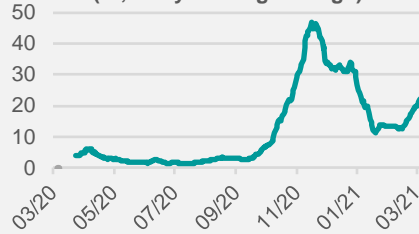

Number of coronavirus-related deaths as percentage of people hospitalized due to COVID-19 (% , 7-day moving average)

Number of people quarantined

Daily number of tests on coronavirus and cummulative number of cases of coronavirus infections

Percentage of positive tests (% , 7-day moving average)

Number of hospital beds occupied by COVID-19 patients

Number of ventilators occupied

New deaths and cummulative number of deaths due to COVID-19

COVID-19 vaccine doses administered per 100 people