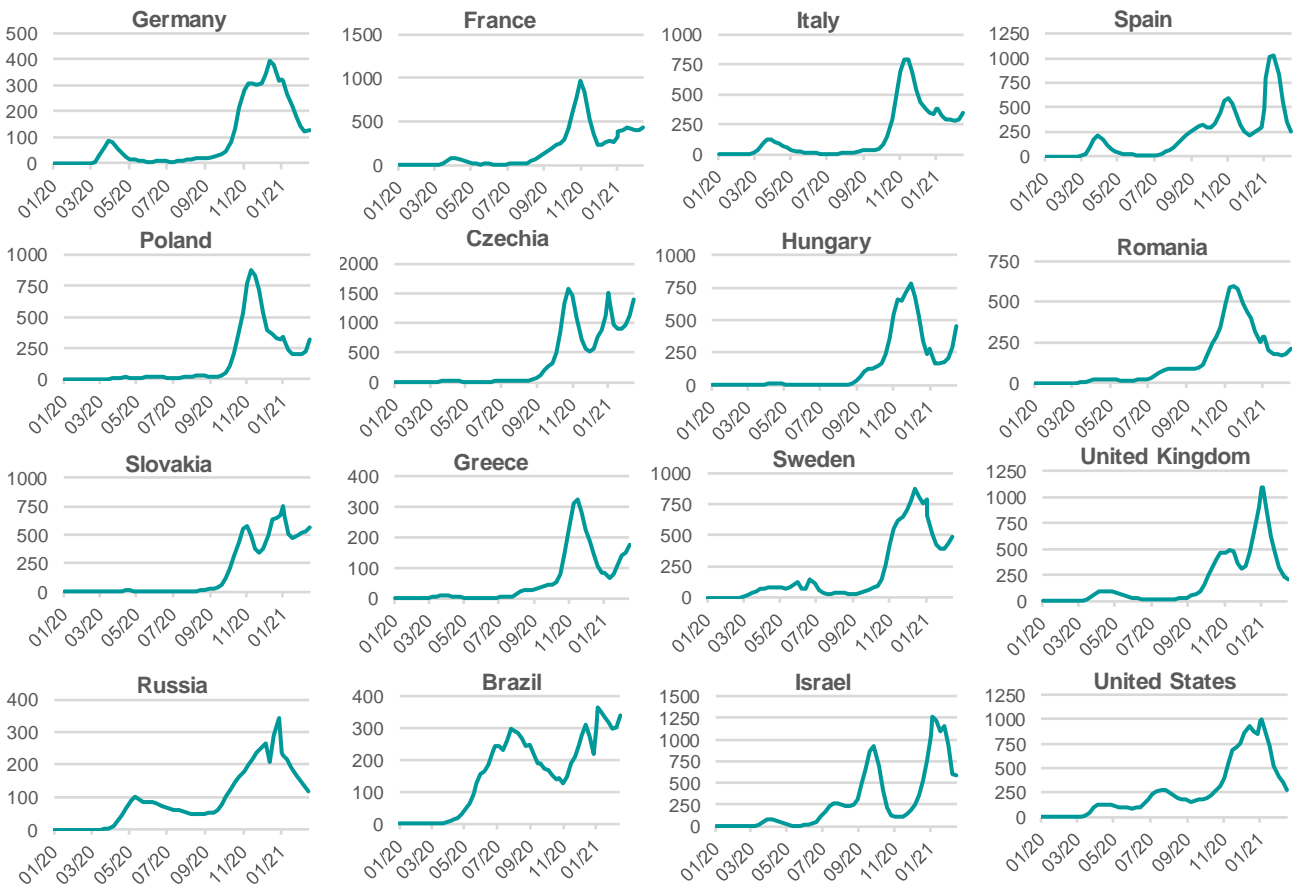

Number of coronavirus-related deaths as percentage of people hospitalized due to COVID-19 (% , 7-day moving average)

Number of people quarantined

Daily number of tests on coronavirus and cummulative number of cases of coronavirus infections

Percentage of positive tests (% , 7-day moving average)

Number of hospital beds occupied by COVID-19 patients

Number of ventilators occupied

New deaths and cummulative number of deaths due to COVID-19

COVID-19 vaccine doses administered per 100 people

## New cases of COVID-19 per 100 000 inhabitants in last 14 days