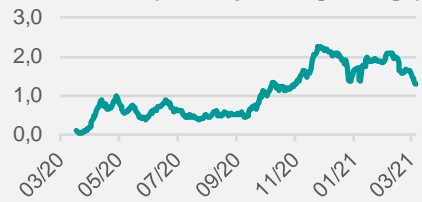

# Credit Agricole Covid-19 Dashboard - Poland

Status at 5/3/2021

Total cases: 1781345

New cases: 14857

Vaccine doses (total): 3900665

Deaths: 45159

New deaths: 245

New cases and cummulative number of cases of coronavirus infections

Number of coronavirus-related deaths as percentage of people hospitalized due to COVID-19 (% , 7-day moving average)

Number of people quarantined

Daily number of tests on coronavirus and cummulative number of cases of coronavirus infections