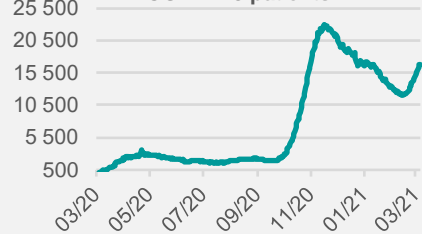

Number of coronavirus-related deaths as percentage of people hospitalized due to COVID-19 (% , 7-day moving average)

Number of people quarantined

Daily number of tests on coronavirus and cummulative number of cases of coronavirus infections

Percentage of positive tests (% , 7-day moving average)

Number of hospital beds occupied by COVID-19 patients

Number of ventilators occupied

New deaths and cummulative number of deaths due to COVID-19

COVID-19 vaccine doses administered per 100 people