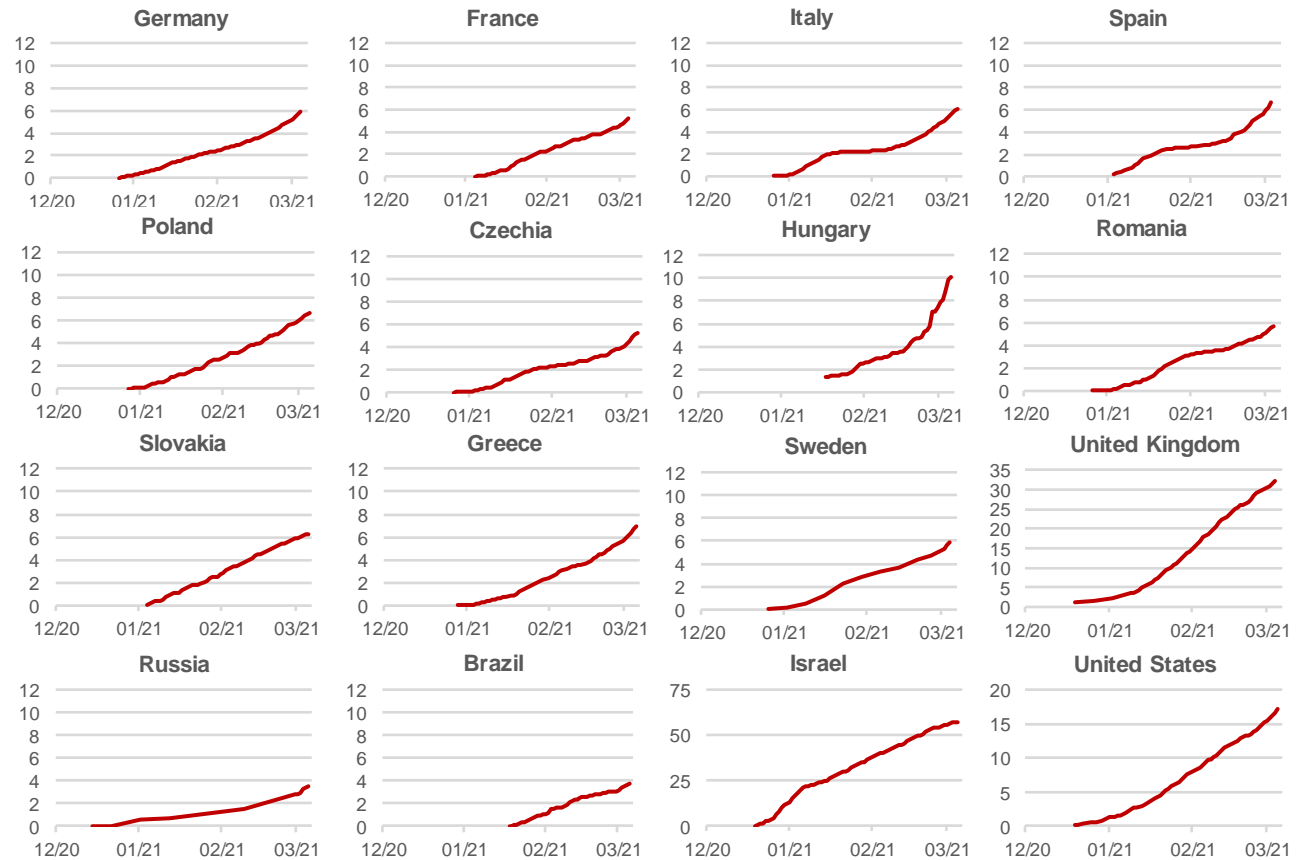

Share of people who received at least one dose of COVID-19 vaccine (%)

Source: European Centre for Disease Prevention and Control, Our World In Data, Credit Agricole