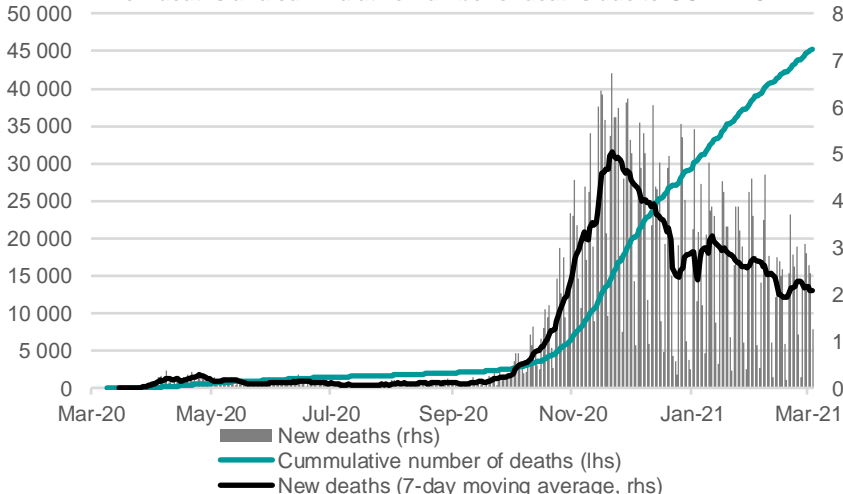

Number of coronavirus-related deaths as percentage of people hospitalized due to COVID-19 (% , 7-day moving average)

Number of people quarantined

Daily number of tests on coronavirus and cummulative number of cases of coronavirus infections

Percentage of positive tests (% , 7-day moving average)

Number of hospital beds occupied by COVID-19 patients

Number of ventilators occupied

New deaths and cummulative number of deaths due to COVID-19

COVID-19 vaccine doses administered per 100 people

## New cases of COVID-19 per 100 000 inhabitants in last 14 days