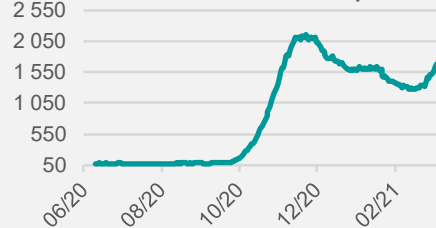

Number of coronavirus-related deaths as percentage of people hospitalized due to COVID-19 (% , 7-day moving average)

Number of people quarantined

Daily number of tests on coronavirus and cummulative number of cases of coronavirus infections

Percentage of positive tests (% , 7-day moving average)

Number of hospital beds occupied by COVID-19 patients

Number of ventilators occupied

New deaths and cummulative number of deaths due to COVID-19

COVID-19 vaccine doses administered per 100 people