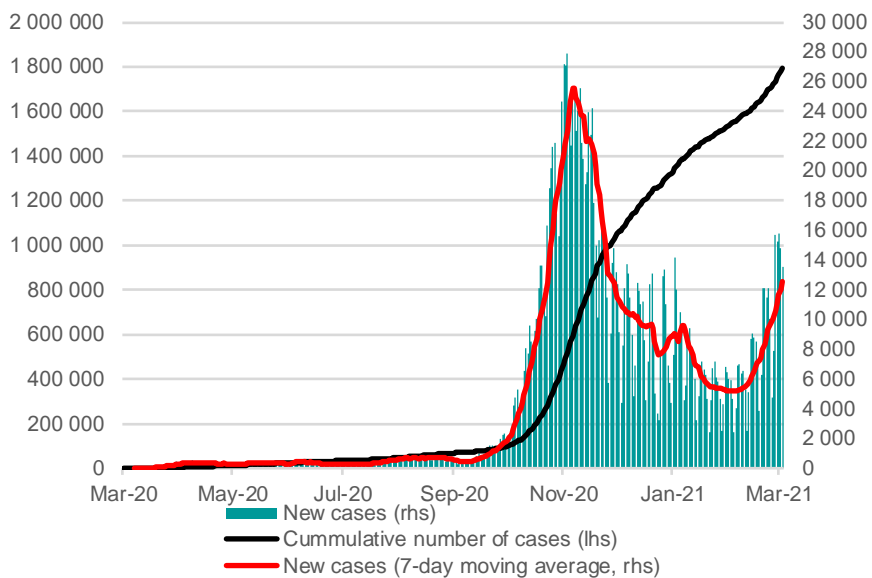

# Credit Agricole Covid-19 Dashboard - Poland

Status at 5/3/2021

Total cases: 1781345

New cases: 14857

Vaccine doses (total): 3900665

Deaths: 45159

New deaths: 245

New cases and cummulative number of cases of coronavirus infections

Number of coronavirus-related deaths as percentage of people hospitalized due to COVID-19 (% , 7-day moving average)

Number of people quarantined

Daily number of tests on coronavirus and cummulative number of cases of coronavirus infections

Percentage of positive tests (% , 7-day moving average)

Number of hospital beds occupied by COVID-19 patients

Number of ventilators occupied

New deaths and cummulative number of deaths due to COVID-19

COVID-19 vaccine doses administered per 100 people

## New cases of COVID-19 per 100 000 inhabitants in last 14 days