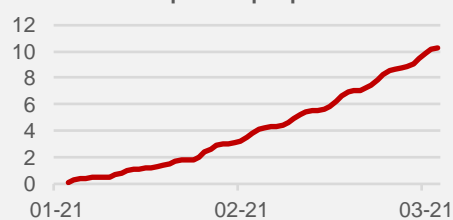

Percentage of positive tests (% , 7-day moving average)

Number of hospital beds occupied by COVID-19 patients

Number of ventilators occupied

New deaths and cummulative number of deaths due to COVID-19

COVID-19 vaccine doses administered per 100 people