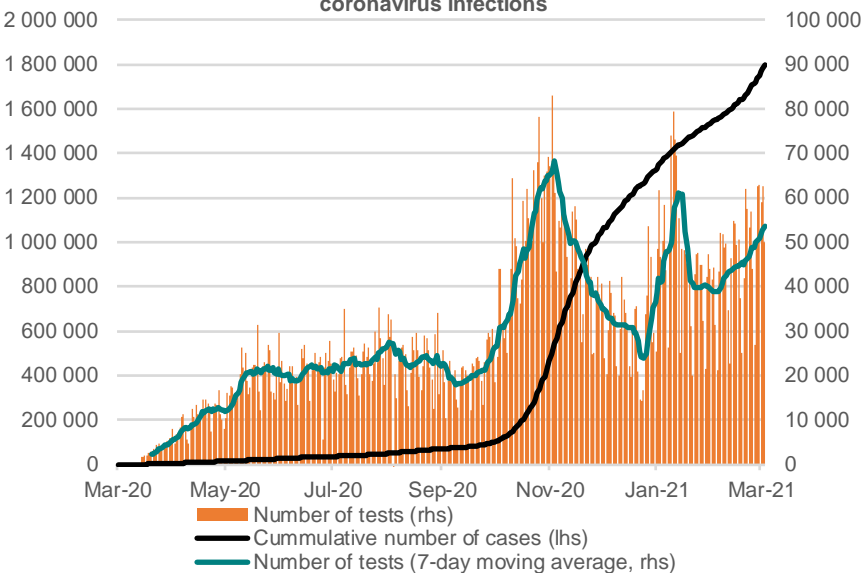

# Credit Agricole Covid-19 Dashboard - Poland

Status at 5/3/2021

Total cases: 1781345

New cases: 14857

Vaccine doses (total): 3900665

Deaths: 45159

New deaths: 245

New cases and cummulative number of cases of coronavirus infections

Number of coronavirus-related deaths as percentage of people hospitalized due to COVID-19 (% , 7-day moving average)

Number of people quarantined

Daily number of tests on coronavirus and cummulative number of cases of coronavirus infections

Percentage of positive tests (% , 7-day moving average)

Number of hospital beds occupied by COVID-19 patients

Number of ventilators occupied

New deaths and cummulative number of deaths due to COVID-19

COVID-19 vaccine doses administered per 100 people